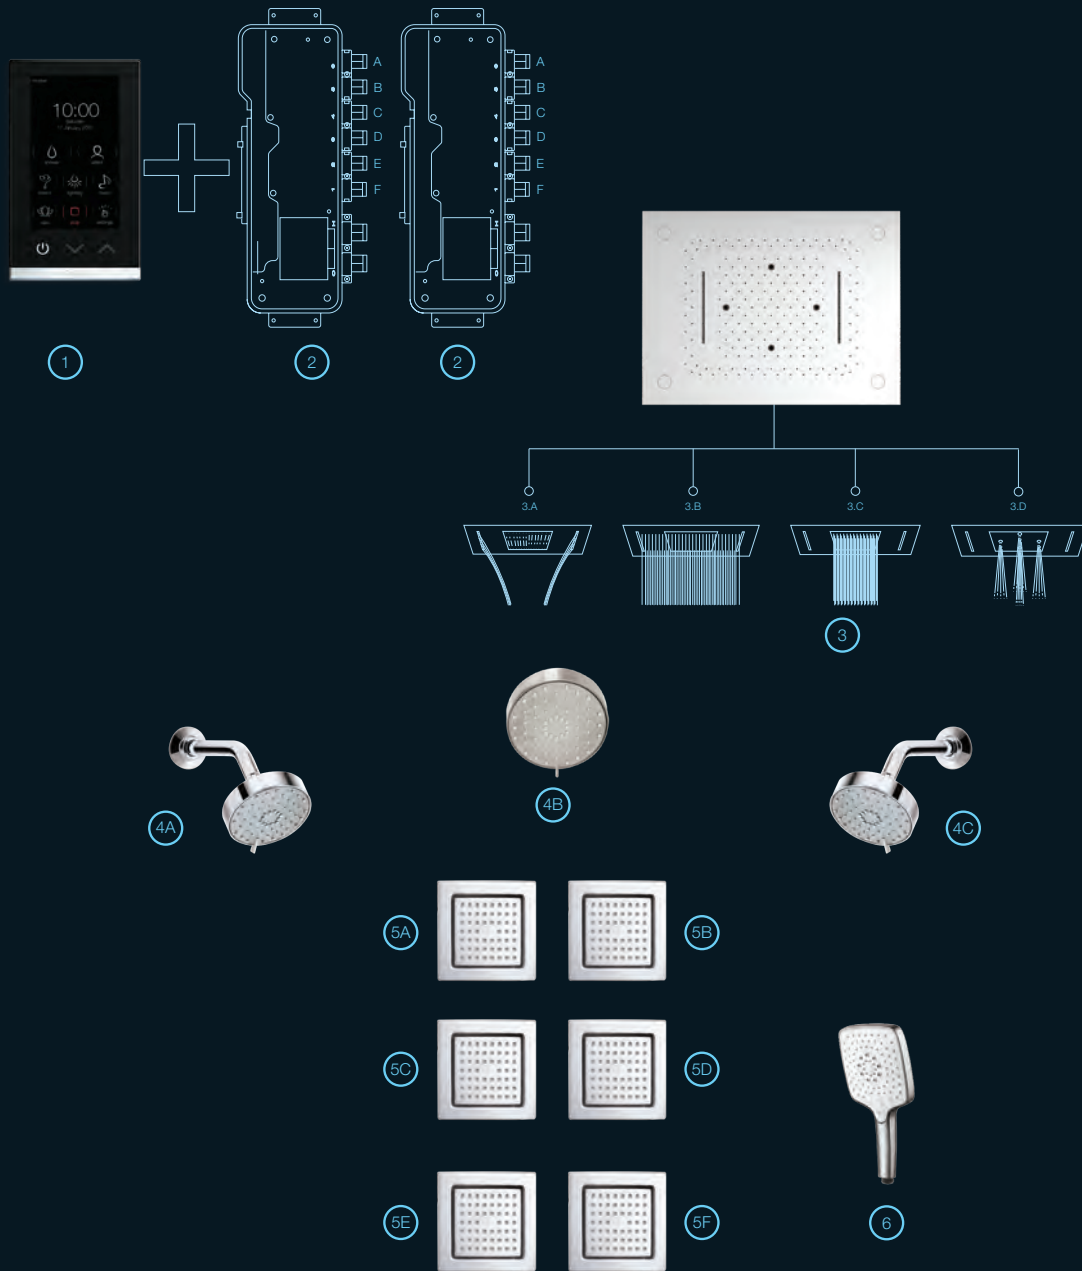

PARALLEL | K-24280IN-4ND-RGD

Single-control wall mount basin faucet trim+valve in rose gold

VIVE | K-25323IN-4-RGD

Recessed bath and shower AT235 trim+valve in rose gold

DTV+™ SPA

DTV+™ SPA | COMBO 1

1 | DTV+™
K-99693-P-NA
Digital interface