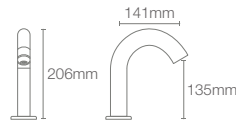

Touchless cold only basin faucet in polished chrome

KUMIN | K-18656IN-NDR-CP