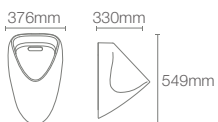

Must order: Urinal sensor