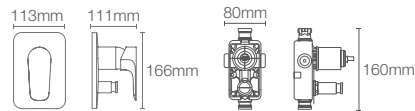

Recessed bath and shower AT360 trim+valve in rose gold

Use Code
K-22782IN-4-BV

Brushed Bronze BV

ALEO™ | K-22790IN-4-RGD

Recessed bath and shower AT235 trim+valve in rose gold

Brushed Bronze BV

ALEO+™ | K-21970IN-4ND-RGD