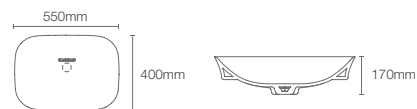

Depth: 90mm

Must order: K-75823IN-CP and K-32485IN-NA drain and bottle trap 350mm

NEW

VIVE™ GEO

K-28784IN-7

Vessel basin without faucet hole in black

Depth: 90mm

Must order: K-75823IN-CP and K-32485IN-NA drain and bottle trap 350mm