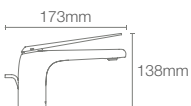

* Please contact our technical representative for information on 'Must order' list for all the above SKUs.