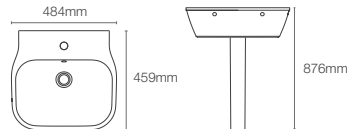

Depth:152mm