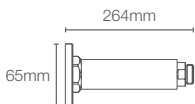

Brushed Nickel
BN