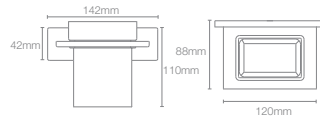

COMPLEMENTARY™ | K-25074IN-CP

Square tumbler holder in polished chrome