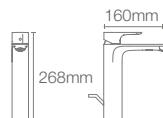

Must order: Trim only, for use with valve K-5679IN-CP

*RGD, BV available as combo

ALEO™

K-72298IN-4-CP
with drain

K-72298IN-4ND-CP
without drain

Single-control tall basin faucet in polished chrome

Brushed
Bronze BV
Rose Gold
RGD