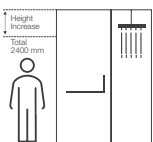

NEW TRILOGY

K-704704IN-SHP

Height extension 2400mm
T-Shape
Height: 400mm, Glass thickness: 10mm

CP