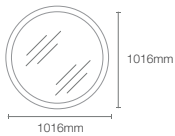

1016mm perimeter circle light mirror

Dimensions: 43mm x 1016mm x 1016mm

MING | K-77115T-NA

800mm mirror

Dimensions: 800mm x 800mm

ESCALE™ | K-23264IN-NA

1000mm mirror

Dimensions: 1000mm x 650mm