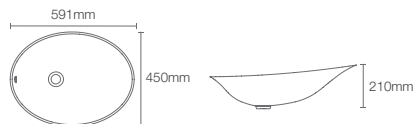

Depth: 178mm

Must order: Ceramic drain, without overflow (K-24740IN-0)