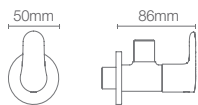

Angle valve G13mm in french gold (2 in 1 pack)

PARALLEL | K-23515IN-4-CP