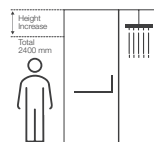

NEW TRILOGY

K-704705IN-SHP

Height extension 2400mm
Partition
Height: 400mm, Glass thickness: 10mm

CP

- Size of shower enclosure in finishes may be limited as per site conditions.
- Glass thickness may change from 8mm->10mm after site measurements.