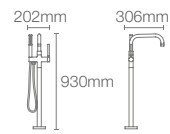

Must Order: Mounting base (97904T-NA)

COMPOSED™ | K-73087T-B4-CP

Free-standing bathtub filler with handshower in polished chrome

Must Order: Mounting base (K-97905T-NA)

PURIST™ | K-10129T-C4-CP

Free-standing bathtub filler with handshower in polished chrome