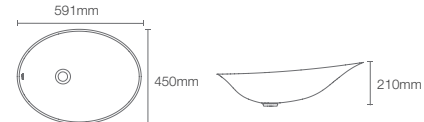

Depth: 112mm

FOREFRONT™ | K-2660IN-1-7

Vessel basin with single faucet hole in black

Depth: 152mm

Must order: Bottle trap 350mm (K-75823IN-CP)

VEIL_R | K-77171IN-0

Vessel basin without faucet hole in white

Depth: 178mm