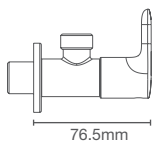

Angle valve G13mm in polished chrome

COMPLEMENTARY™ | K-80158IN-9AV-CP