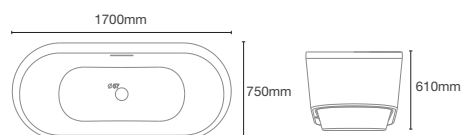

Oval freestanding AC bath in white

Must order: Mounting base (K-17188T-CP)

EVOK™ | K-18347T-0

Oval freestanding bath in white

A luxurious bath experience

BATH FILLER

Our expanded offering of bath fillers comes in a range of styles. Based on your bathroom's configuration you could choose from a freestanding, floor mount bath filler or deck mount bath mixer.