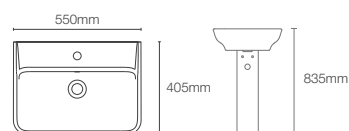

Depth: 180mm

SPAN | K-24559IN-0

Full pedestal square (big) wall mount basin with single faucet hole in white

Depth:121mm

Must order: K-75823IN-CP and K-20746IN-0 drain and bottle trap 350mm/ Pedestal K-11340IN-0