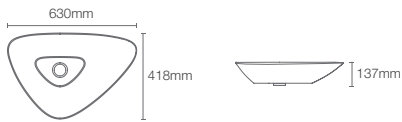

Depth: 129mm

Must order: K-75823IN-CP