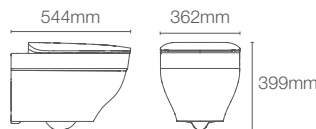

NEW

TRACE™

K-20217IN-S-7

Rimless wall hung toilet with Quiet-Close™ slim seat cover in black

TRACE™

K-38785IN-0 with PureWash™ bidet attachment

NEW

K-20217IN-S-0 with Quiet-Close™ slim seat

Rimless wall hung toilet with cover in white

NEW

TRACE™

K-20217IN-S-DGS

Rimless wall hung toilet with Quiet-Close™ slim seat cover in indigo

NEW

BRAZN

K-38782IN-0 with PureWash™ bidet attachment

K-26994IN-0 with Quiet-Close™ seat

Wall hung toilet with cover in white

P-trap 220mm

Must order: Plastic outlet connector (K-1046327-S)

REPLAY™

K-99992IN-0 with PureClean™ square bidet seat

K-6098IN-SR-0 with Quiet-Close™ slim seat (for project only)

K-6098IN-S-0 with Quiet-Close™ seat (for project only)

Wall hung toilet with cover in white

P-trap 215mm

Must order: Plastic outlet connector (K-1046327-S)

REPLAY™

K-6098IN-S-K4

Wall hung toilet with Quiet-Close™ seat cover in cashmere

P-trap 215mm

Must order: Plastic outlet connector (K-1046327-S)

* Please contact our technical representative for information on 'Must order' list for all the above SKUs.