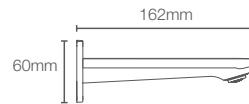

Pillar tap in polished chrome

FORE TRI™ | K-27498IN-4FP-CP

Recessed bath and shower AT235 trim in polished chrome

Must order: Trim only, for use with valve K-882IN-CP

FORE TRI™ | K-27490IN-CP

Bath spout without diverter in polished chrome