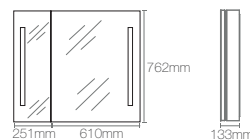

NEW

Mirror cabinet