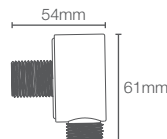

COMPLEMENTARY™ | K-22448IN-BL

Supply elbow in matte black