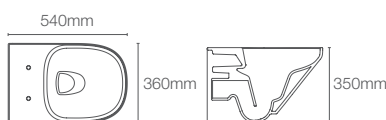

P-trap 200mm

Must order: Plastic outlet connector (K-1046327-S)