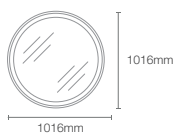

1016mm inset circle light mirror