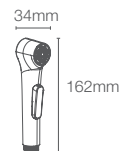

Health faucet with hose and bracket in polished chrome