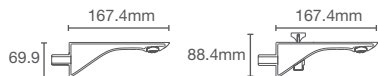

BATH SPOUT

MODERNLIFE EDGE™

K-25765IN-CP
without diverter

K-25764IN-CP
with diverter

Bath spout in polished chrome

ALEO™

K-99061IN-CP
without diverter

K-20077IN-CP
with diverter