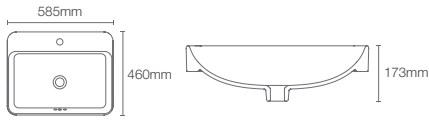

Depth: 152mm

Must order: Bottle trap 350mm (K-75823IN-CP)