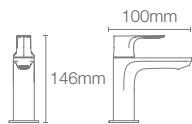

ALEO+TM | K-72312IN-4ND-CP

Single-control basin faucet without drain in polished chrome

ALEO+TM | K-20071IN-4-CP

Tall pillar tap in polished chrome

ALEO+TM | K-72326IN-4-CP

Pillar tap in polished chrome

ALEO+TM | K-72328IN-4FP-CP