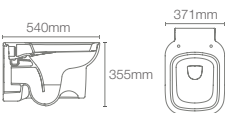

CLASS FIVE⁺
KOHLER

P-trap 215mm

Must order: Plastic outlet connector (K-1046327-S)