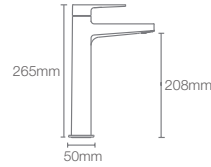

French Gold
AF

Finishes available only in faucet without drain

HONE

K-22539IN-4-CP

Tall pillar tap in polished chrome

French Gold
AF

HONE

K-22538IN-4-CP