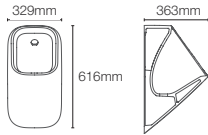

Must order: Urinal sensor