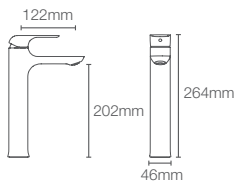

FORELINE™ | K-27478IN-4ND-CP

Single-control basin faucet without drain in polished chrome