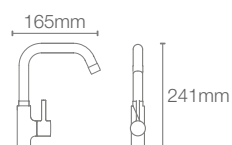

Deck-mount cold-only kitchen faucet in polished chrome