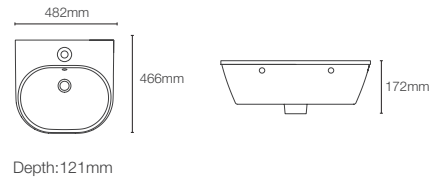

Depth: 121mm

SPAN

K-31460IN-0

Square wall mount (small) basin with single faucet hole in white

SPAN

K-31458IN-0

Round wall mount basin with single faucet hole in white

Veil® full pedestal basin without faucet hole in white (K-20701-0)