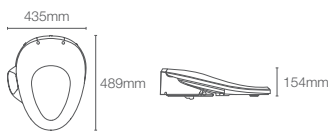

Compatible toilets

Order with K-31539IN-SS-0 Veil® wall hung toilet bowl only