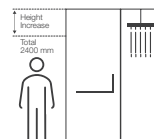

NEW TRILOGY

K-704703IN-SHP

Height extension 2400mm
1 door 1 panel / 1 door 2 panels
Height 400mm, Glass thickness 10mm

CP