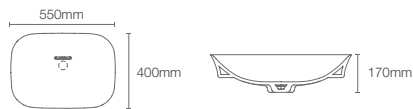

K-26249IN-0

Refresh without deck in white

Depth: 129.5mm

Must order: Bottle trap (K-75823IN-CP)

NEW

VIVE™ GEO

K-28784IN-DGS

Vessel basin without faucet hole in indigo