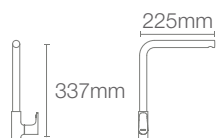

Deck-mount cold-only kitchen faucet in polished chrome

CUFF™ | K-37313IN-4-CP