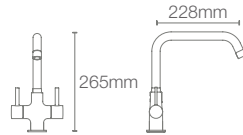

Deck-mount two-handle kitchen faucet in polished chrome

JULY™ | K-5243IN-4-CP