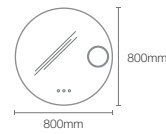

1016mm perimeter circle light mirror

Dimensions: 43mm x 1016mm x 1016mm

MING | K-77115T-NA

800mm mirror

Dimensions: 800mm x 800mm

ESCALE™ | K-23264IN-NA

1000mm mirror

Dimensions: 1000mm x 650mm