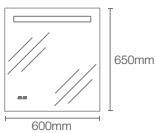

600mm mirror

Dimensions: 600mm x 650mm