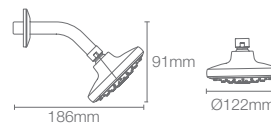

COMPLEMENTARY™

K-16356IN-A-CP

Single-function round 97mm showerhead with shower arm in polished chrome