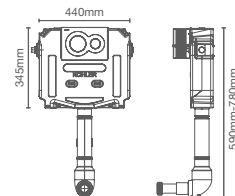

Must order: Drain Connector Assy OW (K-1355356)

Do not use full frame In-Wall Tank with C3 Electronic Bidets