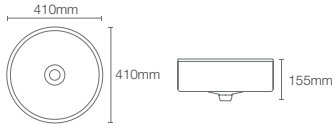

Vessel basin without faucet hole in white

Depth: 124mm

Must order: Bottle trap 350mm (K-75823IN-CP)

MICA

K-90012T-0

Round vessel basin without faucet hole in white

Depth: 108mm

RIBANANE