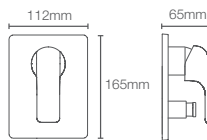

Must order: Trim only, for use with valve K-882IN-CP