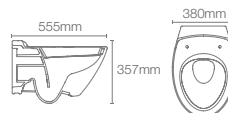

P-trap 245mm

Must order: Plastic outlet connector (K-1046327-S)