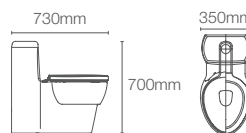

OVE™ | K-17629IN-SM-0

One-piece toilet with Quiet-Close™ seat cover in white

S-trap 305mm

Must order: P-trap K-1036901

Compatible with: C3-150 (K-8297T-0); C3-230 (K-4108T-0)