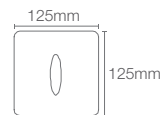

* Please contact our technical representative for information on 'Must Order' list for all the above SKUs.