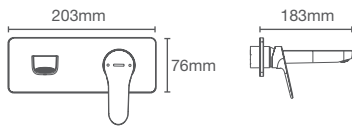

French Gold
AF

ACCLIV | K-33063IN-4ND-CP
Single-control tall basin faucet in polished chrome

French Gold
AF

ACCLIV | K-26791IN-4ND-CP

Single-control wall mount basin faucet trim in polished chrome

French Gold
AF