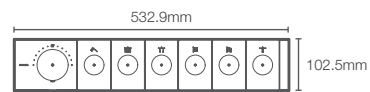

Must order: Trim only, for use with valve K-26344IN-NA