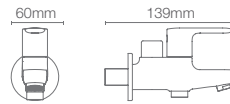

2-way bib tap in polished chrome

JULY™ | K-16093IN-4-CP