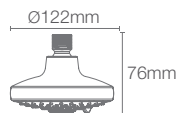

RAIN DUET™

K-23658IN-CP

Multi-function geometric 118mm showerhead without shower arm in polished chrome

Must order: Wall mount shower arm K-99054IN-CP

RAIN DUET™

K-75924IN-CP

Multi-function round 122mm showerhead without shower arm in polished chrome