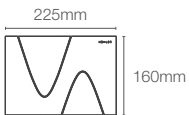

Faceplate in polished chrome

LYNK™

K-75890IN-P-CP
Pneumatic

K-75890IN-M-CP
Mechanical

Faceplate in polished chrome

Pneumatic: Also available in Matte Black, Rose Gold, French Gold, Brush Nickel, Glossy Black, Glossy White variants