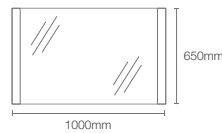

1000mm mirror