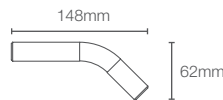

COMPLEMENTARY™ | K-1061577IN-AF

Wall mount shower arm with escutcheon in
french gold