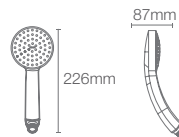

Must order: Handshower bracket in polished chrome (K-9040IN-CP), Flexible hose (K-12067IN-CP/K-831727-U-CP)

* Please contact our technical representative for information on 'Must order' list for all the above SKUs.