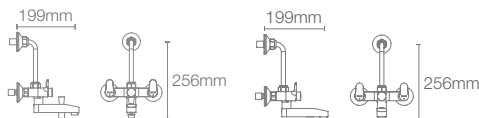

Recessed bath and shower AT235 trim in polished chrome

French Gold
AF

Must order: Trim only, for use with valve K-882IN-CP

JULY™

K-98754IN-4-CP
with diverter

K-98755IN-4-CP
without diverter

4-way bath and shower in polished chrome