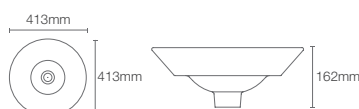

TRACE | K-75376IN-1-0

Vessel basin with single faucet hole in white

Depth: 125mm

Must order: Ceramic drain without overflow (K-24740IN-0)

CONICAL BELL™ | K-2200IN-7

Vessel basin without faucet hole in black