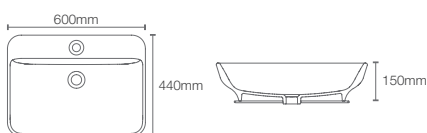

Depth: 125mm

Must order: Ceramic drain without overflow (K-24740IN-0)