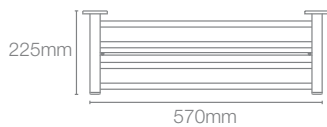

COMPLEMENTARY™

COMPLEMENTARY™ | K-25066IN-CP

Towel shelf in polished chrome

COMPLEMENTARY™ | K-25065IN-CP

Square 610mm single towel bar in polished chrome

COMPLEMENTARY™ | K-25067IN-CP

Square towel ring in polished chrome