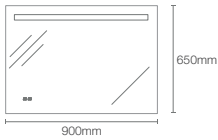

Dimensions: 900mm x 650mm