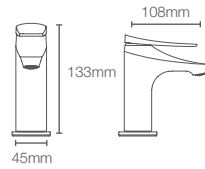

FORE ARC™ | K-27500IN-4FP-CP

Recessed bath and shower AT235 trim in polished chrome