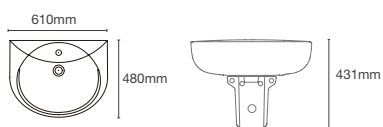

Depth: 133mm

SPAN | K-24560IN-0

Half pedestal round wall mount basin with single faucet hole in white

Depth: 133mm

FOLIO™ | K-11341IN-1-0

Half pedestal round wall mount basin with single faucet hole in white