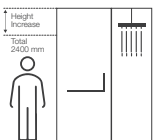

MEMOIRS

K-705085IN-SHP

Height extension 2400mm
1 door 1 panel /1 door 2 panels
Height: 400mm, Glass thickness: 10mm

CP

- Size of shower enclosure in finishes may be limited as per site conditions.
- Glass thickness may change from 8mm->10mm after site measurements.