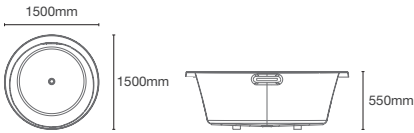

EVOK™ | K-18349T-0

Drop-in acrylic bathtub

Must order: Bath drain in polished chrome K-10164T-CP

EMERALD™ | K-18778T-0

Drop-in acrylic bathtub

Must order: Bath drain in polished chrome K-17295T-CP

DUO™

K-18775T-0
in 1670mm