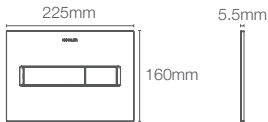

GRAPH

K-20189IN-P-CP

In-wall tank pneumatic faceplate in polished chrome