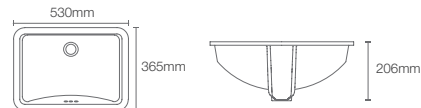

LADENA™ | K-2215IN-2-0

Undercounter basin in white

Depth: 155mm

LADENA™ | K-2214IN-0

Small undercounter basin in white

Depth: 117mm

VERTICYL™ | K-2883-0

Undercounter basin in white