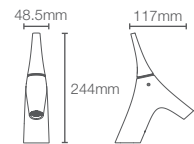

VIVE | K-23968IN-4-CP

Pillar tap in polished chrome