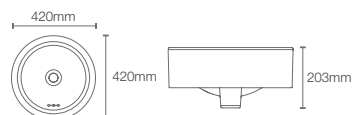

CONICAL BELL™ | K-2200IN-K4

Vessel basin without faucet hole in cashmere

Depth: 111mm

Must order: K-75823IN-CP bottle trap 350mm

CHALICE™ ROUND | K-14800X-0

Vessel basin without faucet hole in white

Depth: 146mm