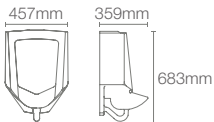

Must order: Urinal sensor