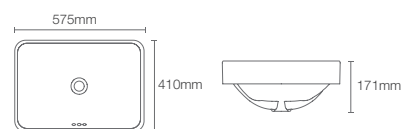

Vessel basin without faucet hole in white

Depth: 124mm

Must order: Bottle trap 350mm (K-75823IN-CP)

MICA

K-90012T-0

Round vessel basin without faucet hole in white

Depth: 108mm

RIBANANE