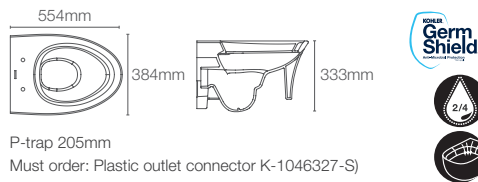

P-trap 205mm
Must order: Plastic outlet connector (K-1046327-S)

VEIL®

K-38787IN-0 with PureWash™ bidet attachment

NEW

K-75708IN-SS-0 Quiet-Close™ slim seat
K-75708IN-2SS-0 Quiet-Close™ seat

Wall hung toilet with cover in white