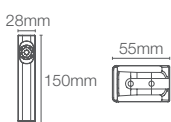

K-98100IN-CP | K-98100IN-0
in polished chrome | in white

Health faucet with metal hose and holder