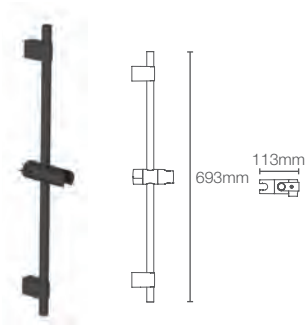

COMPLEMENTARY™ | K-22448IN-BL

Supply elbow in matte black

COMPLEMENTARY™ | K-16381IN-CP

Supply elbow in polished chrome

COMPLEMENTARY™ | K-12067IN-CP

1.5 meter handshower hose in polished chrome

Complementary[™] slide bar (without soap dish) in matte black (K-25350IN-BL)