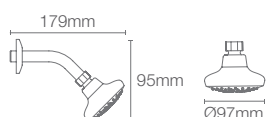

French Gold
AF

* Please contact our technical representative for information on 'Must order' list for all the above SKUs.