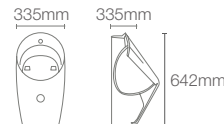

Must order: Urinal sensor