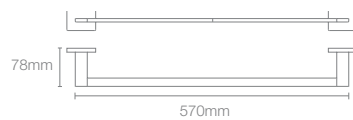

COMPLEMENTARY™

COMPLEMENTARY™ | K-25066IN-CP

Towel shelf in polished chrome

COMPLEMENTARY™ | K-25065IN-CP

Square 610mm single towel bar in polished chrome

COMPLEMENTARY™ | K-25067IN-CP

Square towel ring in polished chrome