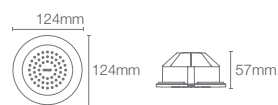

STATEMENT™ | K-26300IN-CP

Oblong vichy body spray

WATERTILE™ | K-8002IN-CP

Square 54-nozzle body spray with soothing spray in polished chrome

WATERTILE™ | K-8014IN-CP

Round 54-nozzle body spray with soothing spray in polished chrome