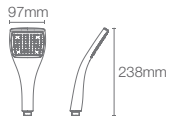

Must order: Handshower bracket in polished chrome (K-9040IN-CP)