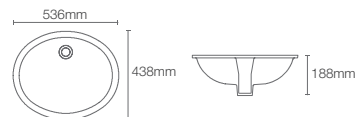

Undercounter basin in white

Depth: 140mm