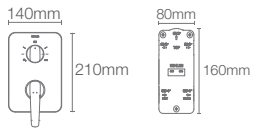

Recessed bath and shower AT360 trim+valve in rose gold

Brushed Bronze BV