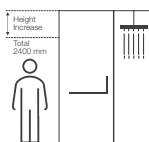

SINGULIER

K-704794IN-SHP

Height extension 2400mm
Door / Partition
Height: 400mm, Glass thickness: 10mm