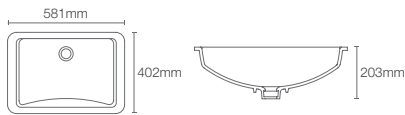

Depth: 155mm