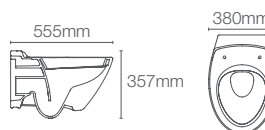

P-trap 245mm

Must order: Plastic outlet connector (K-1046327-S)

* Please contact our technical representative for information on 'Must order' list for all the above SKUs.