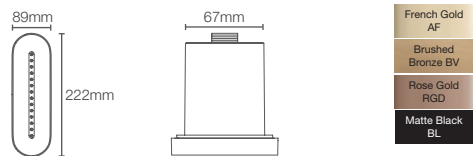

WATERTILE™

WaterTile™ body sprays and showerheads have created a whole new standard for performance. The 22-nozzle models deliver a high-volume, incredibly stimulating spray, while the 54-nozzle models create soothing hydrotherapy. The fully adjustable sprayface pivots to accommodate your needs.

STATEMENT™ | K-26300IN-CP

Oblong vichy body spray