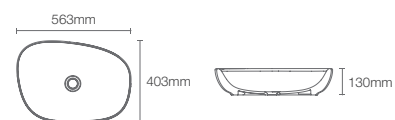

Depth: 130mm

Must order: K-24740IN-0 and K-75823IN-CP drain and bottle trap 350mm

* Please contact our technical representative for information on 'Must order' list for all the above SKUs.