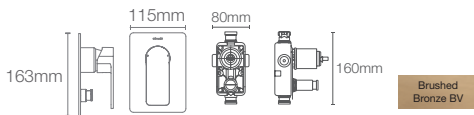

PARALLEL | K-24280IN-4ND-RGD

Single-control wall mount basin faucet trim+valve in rose gold

VIVE | K-25323IN-4-RGD

Recessed bath and shower AT235 trim+valve in rose gold

DTV+™ SPA

DTV+™ SPA | COMBO 1

1 | DTV+™
K-99693-P-NA
Digital interface