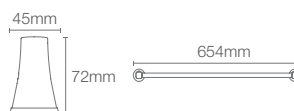

COMPLEMENTARY™ | K-25074IN-CP

Square tumbler holder in polished chrome

COMPLEMENTARY™ | K-17529T-CP

610mm towel shelf in polished chrome

COMPLEMENTARY™ | K-5630IN-CP

610mm towel bar in polished chrome

French Gold
AF