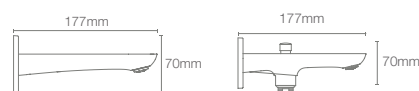

ALEO™

K-99061IN-CP
without diverter

K-20077IN-CP
with diverter

Bath spout in polished chrome