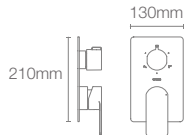

PARALLEL™ | K-23497IN-4-CP

Recessed bath and shower AT360 trim in polished chrome

Must order: Trim only, for use with valve K-99924IN-CP

* RGD available as Combo