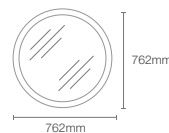

1016mm perimeter circle light mirror

Dimensions: 43mm x 1016mm x 1016mm

MING | K-77115T-NA

800mm mirror

Dimensions: 800mm x 800mm

ESCALE™ | K-23264IN-NA

1000mm mirror

Dimensions: 1000mm x 650mm

REVE™ | K-23268IN-NA

1000mm mirror

Dimensions: 1000mm x 650mm

VITALITY™ | K-22932IN-NA

1016mm inset circle light mirror

Dimensions: 43mm x 1016mm x 1016mm

VITALITY™ | K-22929IN-NA

762mm perimeter circle light mirror