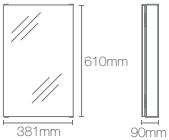

NEW VERDERA™ K-78282IN-NA

Mirror cabinet

Dimensions: 133mm x 866mm x 762mm

HD NON LIGHTED MIRROR CABINETS

NEW

MAXSTOW™ | K-81144-DA1

Mirror cabinet

Dimensions: 90mm x 381mm x 610mm

NEW

MAXSTOW™ | K-81145-DA1

Mirror cabinet

Dimensions: 90mm x 508mm x 610mm

NEW

MAXSTOW™ | K-81149-DA1

Mirror cabinet

Dimensions: 90mm x 762mm x 1016mm