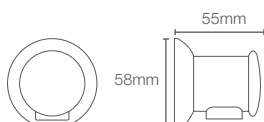

COMPLEMENTARY™ | K-12067IN-CP

1.5 meter handshower hose in polished chrome