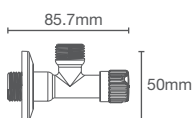

Small angle valve with G13mm connection in polished chrome

ALEO™ | K-20075IN-4-CP