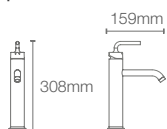

Single-control tall basin faucet without drain in polished chrome

Matte Black
BL