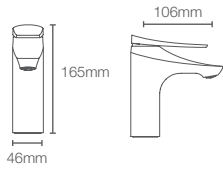

FORE ARC™ | K-27486IN-4-CP

Pillar tap in polished chrome