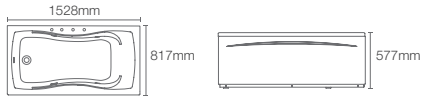

WHIRLPOOL

Experience a comfortable soaking experience with Kohler® Whirlpool®.

HOURGLASS™ | K-20627IN-K-0

Integrated acrylic whirlpool

Includes pillow, drain and two side apron

EMERALD™ | K-18777IN-K-0

Drop-in acrylic whirlpool