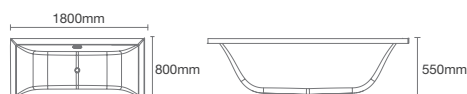

Pure indulgence

OVE™ | K-1707T-Z-0

Drop-in acrylic bathtub

Must order: Bath drain in polished chrome K-17295T-CP

EVOK™ | K-1704T-Z-0

Drop-in acrylic bathtub

Must order: Bath drain in polished chrome K-17295T-CP, K-18922T-1P and K-18922T-58