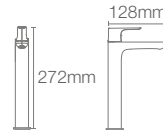

ALEO+^{TM} | K-72326IN-4-CP

Pillar tap in polished chrome