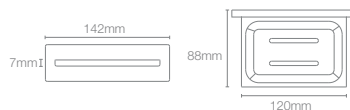

Square soap dish in polished chrome