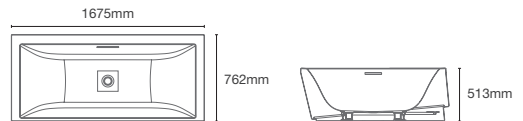

SAPPHIRE™ | K-18262T-0

Oval freestanding AC bath in white