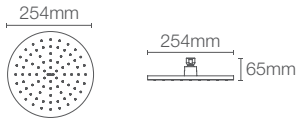

RAIN DUET™ | K-18359IN-CL-AF

Round 254mm rainhead in french gold

Must order: Wall/ceiling mount round shower arm (K-16346IN-AF/K-16347IN-AF)