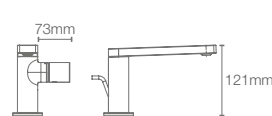

Single-control basin faucet with drain in polished chrome