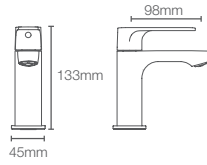

Pillar tap in polished chrome

FORE TRI™ | K-27498IN-4FP-CP