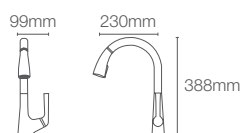

ELATE_® | K-13963T-C4-VS