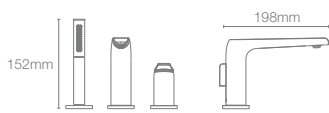

Must Order: Mounting base (K-97905T-NA)

French Gold
AF

DECK MOUNT

AVID™ | K-97360T-B4-CP

Deck mount bathtub filler with handshower in polished chrome

COMPOSED™ | K-73081T-4-CP

Deck mount bathtub filler in polished chrome