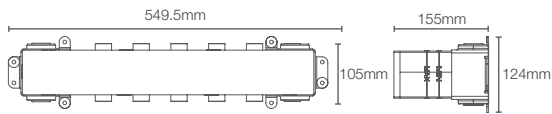

Must order: Valve only, for use with trim K-26350IN-9