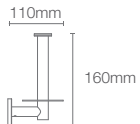

Tissue holder in rose gold

STILLNESS | K-14461T-RGD