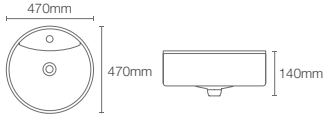

Depth: 116mm

Must order: K-75823IN-CP and K-20746IN-0 bottle trap 350mm and grid drain