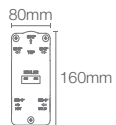

French Gold
AF
Matte Black
BL