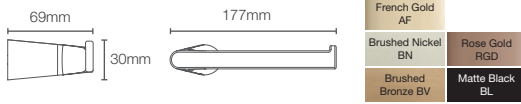

Accent 610mm single towel bar in french gold (K-25348IN-AF)

ACCENT

ACCENT | K-25348IN-AF

610mm single towel bar in french gold

ACCENT | K-25347IN-AF

Towel ring in french gold

ACCENT | K-25346IN-AF

Toilet tissue holder in french gold