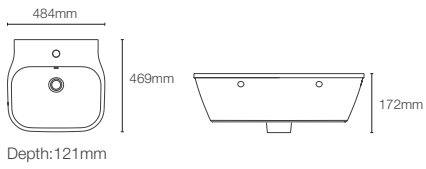

SPAN

K-31460IN-0

Square wall mount (small) basin with single faucet hole in white