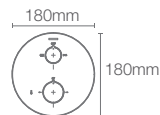

Must order: Trim only, for use with valve K-20740IN-NA