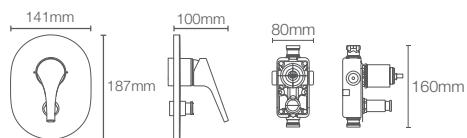

PARALLEL | K-24280IN-4ND-RGD

Single-control wall mount basin faucet trim+valve in rose gold

VIVE | K-25323IN-4-RGD

Recessed bath and shower AT235 trim+valve in rose gold

DTV+™ SPA

DTV+™ SPA | COMBO 1

1 | DTV+™
K-99693-P-NA
Digital interface