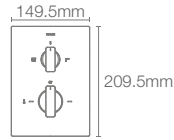

Trim only, for use with valve K-20740IN-A-NA