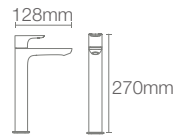

ALEO™

K-20070IN-4-CP

Tall pillar tap in polished chrome

ALEO™

K-72288IN-4-CP

Pillar tap in polished chrome

ALEO™

K-72290IN-4FP-CP