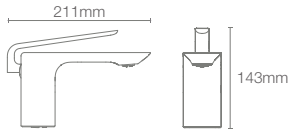

MODERNLIFE EDGE™ | K-25761IN-9FP-CP

Recessed bath and shower Autosense235+ trim with diverter in polished chrome