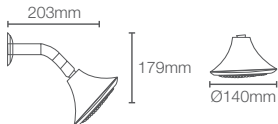

RAIN DUET™

K-23658IN-CP

Multi-function geometric 118mm showerhead without shower arm in polished chrome