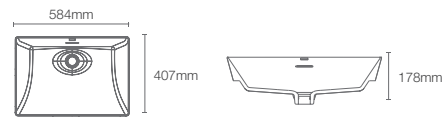

NYSA | K-31343IN-SS-0

Vessel basin without faucet hole in white

Depth: 129mm

Must order: K-75823IN-CP

NEW

BRAZN | K-21060IN-0

Vessel basin without faucet hole in white

Depth: 130mm