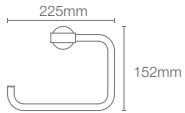

Hotelier towel shelf in rose gold

STILLNESS | K-14451T-RGD

609mm towel bar in rose gold

STILLNESS | K-14456T-RGD

Towel ring in rose gold

STILLNESS | K-14458T-RGD

Robe hook in rose gold

STILLNESS | K-14459T-RGD