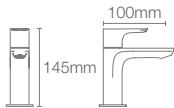

ALEO™

K-20070IN-4-CP

Tall pillar tap in polished chrome

ALEO™

K-72288IN-4-CP

Pillar tap in polished chrome

ALEO™

K-72290IN-4FP-CP