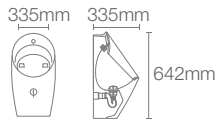

MODERNLIFE™

K-21839T-ER-0

Wall hung urinal (rear) in white