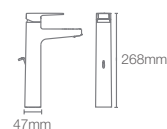

French Gold
AF

Finishes available only in faucet without drain