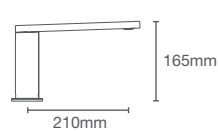

Must Order: Mounting base (K-97905T-NA)

French Gold
AF

DECK MOUNT

AVID™ | K-97360T-B4-CP

Deck mount bathtub filler with handshower in polished chrome

COMPOSED™ | K-73081T-4-CP

Deck mount bathtub filler in polished chrome