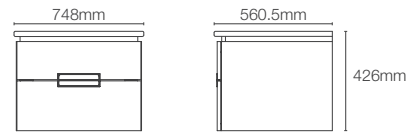

PROLOGUE™

Prologue™ is a perfect preamble to a Bauhaus inspired environment. Individual pieces pared down to their essentials, extending lines and seamless surfaces to accentuate the sculptural geometry and purity of each object. Eliminating ornamentation and purely decorative elements Prologue™ draws on minimalism and essentialism.

Vanity 750 (PU) - light taupe

Vanity 750 (MEM) - natural oak

LUXE

The inspiration behind the iconic Luxe design lies in the harmonious lines inspired by the sail of a boat. Luxe's profiles draw the eye to the edge creating an elegant marriage between geometric precision and tensioned surfaces.

Vanity 750 (PU) - titanium grey

Vanity 750 (MEM) - natural oak

Kohler® vessels & faucets in images are to be bought separately.
Granite & marble tops are for pictorial reference only & are not part of vanities.