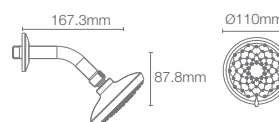

Must order: Wall mount shower arm K-99054IN-CP

* Please contact our technical representative for information on 'Must order' list for all the above SKUs.