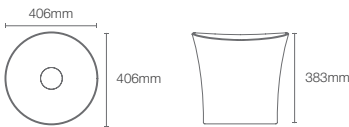

Must order: Clicker drain (K-7124-A-CP)