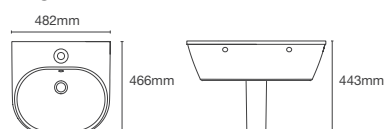

Half pedestal round wall mount basin with single faucet hole in white

Depth: 133mm