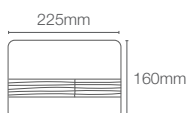

RIVIERA

K-28476IN-M-CP

Faceplate in polished chrome