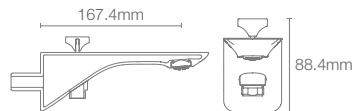

Trim only, for use with valve K-20740IN-A-NA

MODERNLIFE EDGE™ | K-25765IN-CP

Bath spout without diverter in polished chrome

MODERNLIFE EDGE™ | K-25764IN-CP

Bath spout with diverter in polished chrome

* Please contact our technical representative for information on 'Must order' list for all the above SKUs.