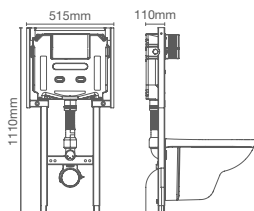

Must order: Drain Connector Assy OW (K-1355356)