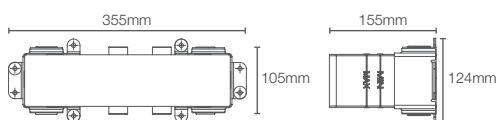

ANTHEM™ | K-26348IN-9-CP

Recessed bath and shower 4 outlet trim in polished chrome

Must order: Trim only, for use with valve K-26342IN-NA

ANTHEM™ | K-26341IN-NA

3 outlet thermostatic valve

Must order: Valve only, for use with trim K-26347IN-9