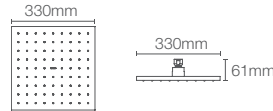

MODERNLIFE EDGE™ | K-9302IN-CL-CP

Square 330mm rainhead in polished chrome

Must order: Ceiling mount shower arm K-16347IN-CP / K-11623IN-CP/ Square ceiling arm K-20137IN-CP

MODERNLIFE™ | K-24470IN-CP

Dual flow 330mm x 230mm rainhead in polished chrome