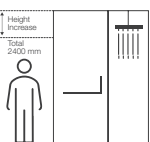

SINGULIER

K-708070IN-CP

Height extension 2400mm
1 door 1 panel / 1 door 2 panels
Height: 400mm, Glass thickness: 10mm