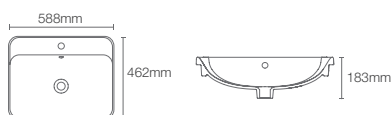

VIVE™ | K-28782IN-0

Integrated top and basin in white

Depth: 88mm

Must order: K-75823IN-CP and K-32485IN-NA drain and bottle trap 350mm

SEMI-RECESSED

FOREFRONT™ | K-11479IN-VC1-0

Rectangular semi-recessed basin with single faucet hole in white