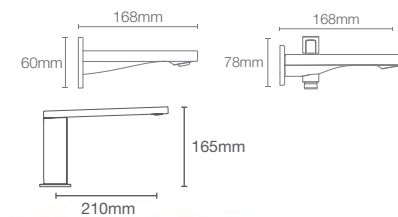

K-23511IN-CP
with diverter

Bath spout in polished chrome

VIVE

K-23973IN-AA-CP
without diverter

K-23974IN-AA-CP
with diverter

Bath spout in polished chrome

ACCLIV

K-33074IN-CP