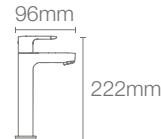

JULY™

K-11543IN-4-CP

Tall pillar tap in polished chrome

French Gold
AF
Brushed Nickel
BN