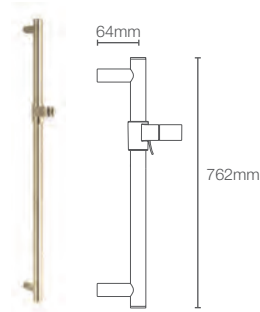

COMPLEMENTARY™ | K-8524-AF

762mm contemporary slide bar in french gold

Use code K-8524T-BN

Brushed Nickel
BN

Use code K-8524T-BV

Brushed Bronze
BV

Use code K-8524T-RGD

Rose Gold
RGD