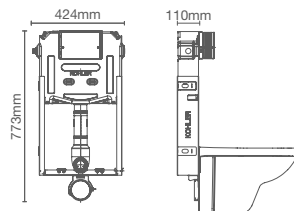

Must order: Drain Connector Assy OW (K-1355356)