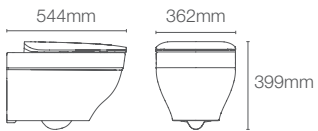

P-trap 205mm
Must order: Plastic outlet connector (K-1046327-S)

NEW

TRACE™

K-20217IN-S-7

Rimless wall hung toilet with Quiet-Close™ slim seat cover in black

TRACE™

K-38785IN-0 with PureWash™ bidet attachment