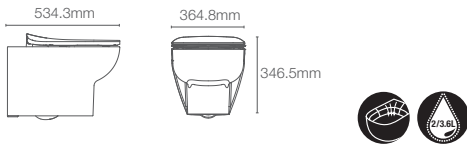

P-trap 225mm

Must order: Plastic outlet connector (K-1046327-S)

NEW

REACH ECO | K-30438IN-0

Wall hung toilet with Quiet-Close™ seat cover in white

P-trap 225mm

Must order: Plastic outlet connector (K-1046327-S)