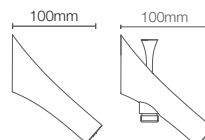

K-23511IN-CP
with diverter

Bath spout in polished chrome

VIVE

K-23973IN-AA-CP
without diverter

K-23974IN-AA-CP
with diverter

Bath spout in polished chrome

ACCLIV

K-33074IN-CP