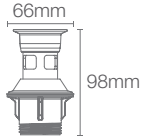

COMPLEMENTARY™ | K-45432IN-CP

Grid drain with overflow hole in polished chrome