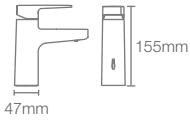

Single-control tall basin faucet in polished chrome

French Gold
AF

Finishes available only in faucet without drain

HONE

K-22534IN-4-CP
with drain

K-22534IN-4ND-CP
without drain

Single-control basin faucet in polished chrome