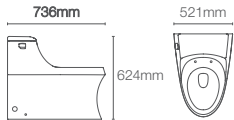

SAN RAPHAEL GRANDE | K-8688T-S-0

Skirted one-piece toilet with Quiet-Close™ seat cover in white

S-trap 305mm