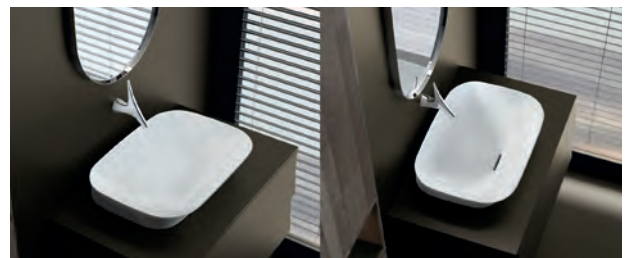

ADDITIONAL FEATURES

UNIQUE HIDDEN DRAIN

Featuring ranges where the drain is designed to be invisible to the users.