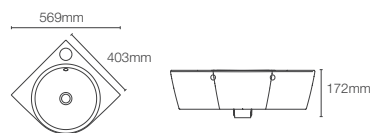

SPAN | K-25317IN-0

Square wall mount (big) basin with single faucet hole in white

Depth: 121mm

Must order: K-75823IN-CP and K-20746IN-0 drain and bottle trap 350mm/ Pedestal K-2019IN-0

SPAN | K-31461IN-0

Wall mount basin with single faucet hole in white