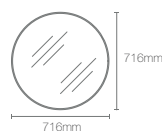

Dimensions: 35mm x 510mm x 1018mm

Use code
K-26051-BLL

Matte Black
BL

ESSENTIAL™ | K-26050-BGL

Circular mirror

Dimensions: 35mm x 716mm x 716mm

Use code
K-26050-BLL

Matte Black
BL