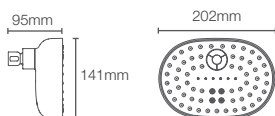

- French Gold AF
- Brushed Bronze BV
- Rose Gold RGD
- Matte Black BL

Must order: Wall mount shower arm K-99054IN-CP / K-1061577IN-AF / K-26318IN-AF/BV/RGD/BL