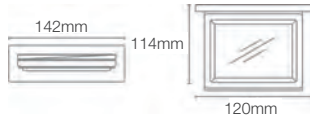

COMPLEMENTARY™ | K-25069IN-CP

Square soap dish glass in polished chrome