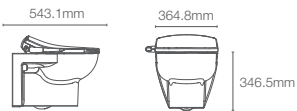

Wall hung toilet with PureClean™ seat in white

P-trap 205mm

Compatible with: C3-150 (K-8297T-0); C3-230 (K-4108T-0)

SPAN SQUARE | K-28778IN-0

Wall hung toilet with PureClean™ square seat in white

P-trap 225mm