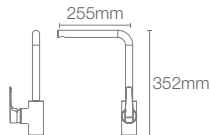

Deck-mount single-control kitchen faucet in polished chrome

CUFF™ | K-37316IN-4-CP