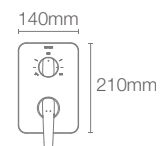

Recessed bath and shower AT235 trim in polished chrome

Must order: Trim only, for use with valve K-882IN-CP

* RGD, BV available as Combo

ALEO+TM | K-77311IN-4FP-CP

Recessed bath and shower AT360 trim in polished chrome