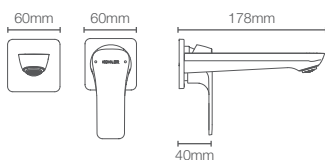

Must order: Trim only, for use with valve K-25150IN-NA