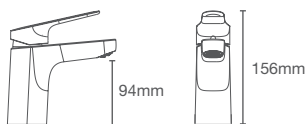

K-22543IN-CP
without diverter

K-22544IN-CP
with diverter

Bath spout in polished chrome

French Gold
AF

Accliv single-control tall basin faucet in polished chrome (K-33063IN-4ND-CP)

ACCLIV

ACCLIV | K-33059IN-4ND-CP
Single-control basin faucet in polished chrome