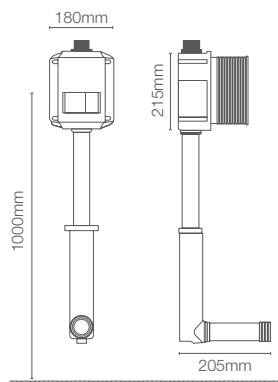

A LIGHT TOUCH IS ALL IT TAKES

The wall becomes the new focus of luxury with Kohler® Softpress™ Flush Valve. A stylish straight-line design complements the décor elegantly, while superior-grade components & dual-flush Pneumatic technology ensure unmatched performance. Be it effortless actuation, great flow (even at low pressures), big water savings or easy maintenance, Softpress™ by Kohler® marks a truly watershed addition to your wall hung toilets.

EFFORTLESS FLUSHING

Smooth action with minimum force - ideal for elderly & children.

ADJUSTABLE FLOW RATE

Time delay mechanism aids flushing adjustability.

WATER SAVING

Accurate volume setting without loss in flow rate.

EASE OF INSTALLATION

Height adjustable through connection accessories to match all toilet rough-in.

French Gold
AF

SOFT PRESS™ | K-31538IN-NA

Pneumatic flush valve

SOFT PRESS™ | K-24555IN-P-CP

Pneumatic faceplate in polished chrome