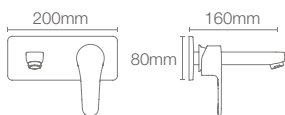

JULY™

With its gentle, flowing lines, the July™ faucets evoke a clean, modern aesthetic that creates a sense of serenity in your bathroom.

JULY™

K-5680IN-4ND-CP

Single-control wall mount basin faucet trim in polished chrome