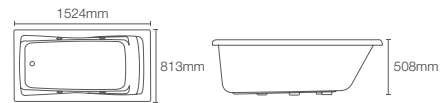

Must order: Bath drain in polished chrome (K-17295T-CP)
Optional: Removable pillow in black (K-1491T-7)

* Please contact our technical representative for information on 'Must Order' list for all the above SKUs.