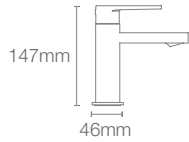

PARALLEL™ | K-23482IN-4-CP

Pillar tap in polished chrome

PARALLEL™ | K-23496IN-4-CP

Recessed bath and shower AT235 trim in polished chrome

Must order: Trim only, for use with valve K-882IN-CP

* RGD, BV available as Combo