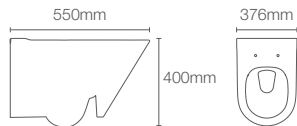

BRAZN

K-38782IN-0 with PureWash™ bidet attachment

K-26994IN-0 with Quiet-Close™ seat

Wall hung toilet with cover in white

P-trap 220mm

Must order: Plastic outlet connector (K-1046327-S)