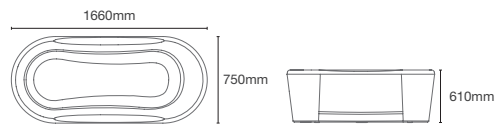

Must order: Mounting base (K-17188T-CP)