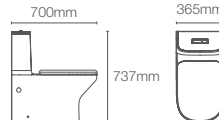

S-trap 305mm

CLASS FIVE+™
KOHLER