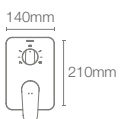

Must order: Trim only, for use with valve K-99924IN-CP

* RGD, BV available as Combo