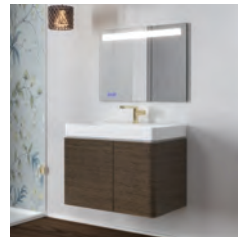

WITHOUT COUNTER

VANITY TOP
Create a harmonious look with Kohler® vanity tops that come with matching vanities.