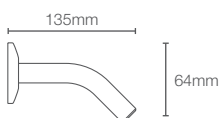

STATEMENT™ | K-26318IN-CP

Wall mount showerhead arm

COMPLEMENTARY™ | K-1061577IN-AF

Wall mount shower arm with escutcheon in
french gold

COMPLEMENTARY™ | K-99054IN-CP

Shower arm with escutcheon in
polished chrome