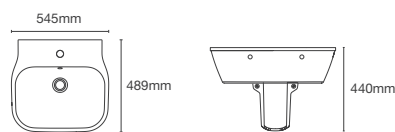

TRACE™ | K-30520IN-0 + K-5584IN-0

Half pedestal wall mount basin with single faucet hole in white

Depth: 180mm

SPAN | K-24558IN-0

Half pedestal square (big) wall mount basin with single faucet hole in white