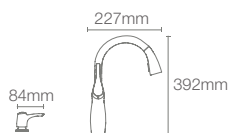

Malleco™ pull-down deck-mount single-control kitchen faucet in polished chrome (K-77748IN-4-CP)

DECK MOUNT FAUCETS

MAZZ_® | K-72511IN-SD-CP

Pull-down deck-mount single-control kitchen faucet in polished chrome