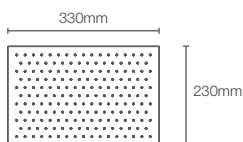

Single flow 330mm x 230mm rainhead in polished chrome

Must order: Wall/ceiling mount square shower arm in polished chrome (K-20138IN-CP/ K-20137IN-CP)

RAIN DUET™ | K-18361IN-CL-AF

Square 254mm rainhead in french gold