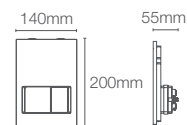

French Gold
AF

SOFT PRESS™ | K-31538IN-NA

Pneumatic flush valve

SOFT PRESS™ | K-24555IN-P-CP

Pneumatic faceplate in polished chrome