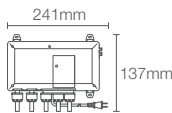

System controller module

DTV+™ | K-99694-CP