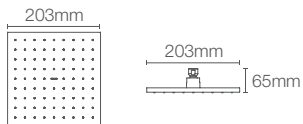

RAIN DUET™ | K-73199IN-CP

Square 203mm rainhead in polished chrome

Must order: Wall/ceiling mount square shower arm in polished chrome (K-20138IN-CP/ K-20137IN-CP)