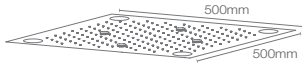

Rectangle 600mm x 800mm multifunction rainpanel in polished chrome

Features: • Katalyst™ Air Rain Shower • Kinetic Spray
• Laminar flow • Ambient hydro-powered light

LOURE_® | K-97167IN-CP

Square 500mm x 500mm multifunction rainpanel in polished chrome