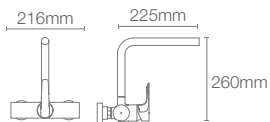

Wall-mount single-control kitchen faucet in polished chrome

CUFF™ | K-37315IN-4-CP