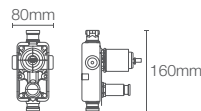

AQUA TURBO 360 | K-99924IN-CP

Hi-flow valve in polished chrome

French Gold
AF
Matte Black
BL

AQUA TURBO 235 | K-882IN-CP

Single-control recessed bath and shower valve (with faceplate diverter) in polished chrome