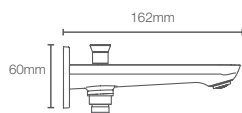

Must order: Trim only, for use with valve K-882IN-CP

* Please contact our technical representative for information on 'Must order' list for all the above SKUs.