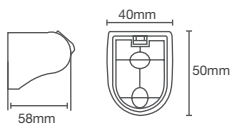

Handshower bracket in polished chrome

SKU Code: K-9038T-BN

COMPLEMENTARY™ | K-9040IN-CP

Handshower bracket in polished chrome

K-9040T-ZZ-AF

French Gold AF

K-9040T-RGD

Rose Gold RGD