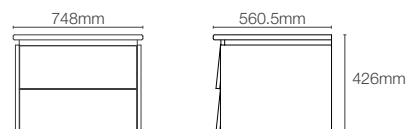

Kohler® vessels & faucets in images are to be bought separately.
Granite & marble tops are for pictorial reference only & are not part of vanities.