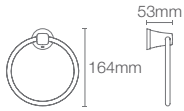

COMPLEMENTARY™ | K-5631IN-CP

Towel ring in polished chrome

French Gold
AF