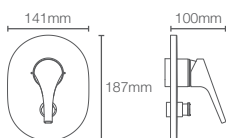

Recessed bath and shower AT235 trim in polished chrome

Must order: Trim only, for use with valve K-882IN-CP
*RGD available as combo

VIVE
K-23973IN-AA-CP without diverter | K-23974IN-AA-CP with diverter

Bath spout in polished chrome