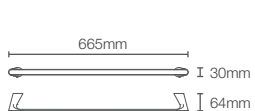

Accent 610mm single towel bar in french gold (K-25348IN-AF)

ACCENT

ACCENT | K-25348IN-AF

610mm single towel bar in french gold

ACCENT | K-25347IN-AF

Towel ring in french gold

ACCENT | K-25346IN-AF

Toilet tissue holder in french gold