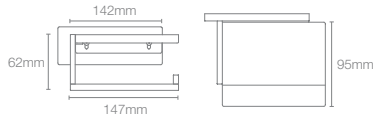

COMPLEMENTARY™ | K-25071IN-CP

Square tissue holder with cover in polished chrome