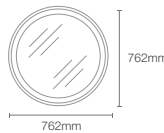

600mm mirror

Dimensions: 600mm x 650mm

VITALITY™ | K-22931IN-NA

762mm inset circle light mirror

Dimensions: 43mm x 762mm x 762mm

HD NON LIGHTED MIRRORS

ESSENTIAL™ | K-26051-BGL

Capsule mirror