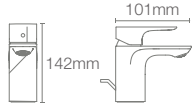

Finishes available only in faucet without drain