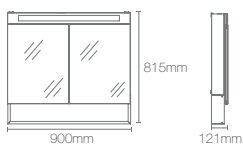

New Verdera™ mirror cabinet (K-78282IN-NA)

HD LIGHTED MIRROR CABINETS

NEW

NEW URBANITY™ K-99932IN-NA

Mirror cabinet

Dimensions: 121mm x 900mm x 815mm
Must order: K-99916IN-NA Urbanity Horizontal open self

NEW