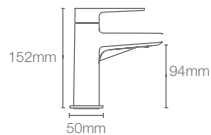

HONE

K-22538IN-4-CP

Pillar tap in polished chrome

French Gold
AF