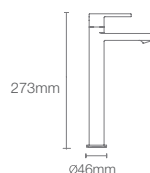

* Please contact our technical representative for information on 'Must order' list for all the above SKUs.