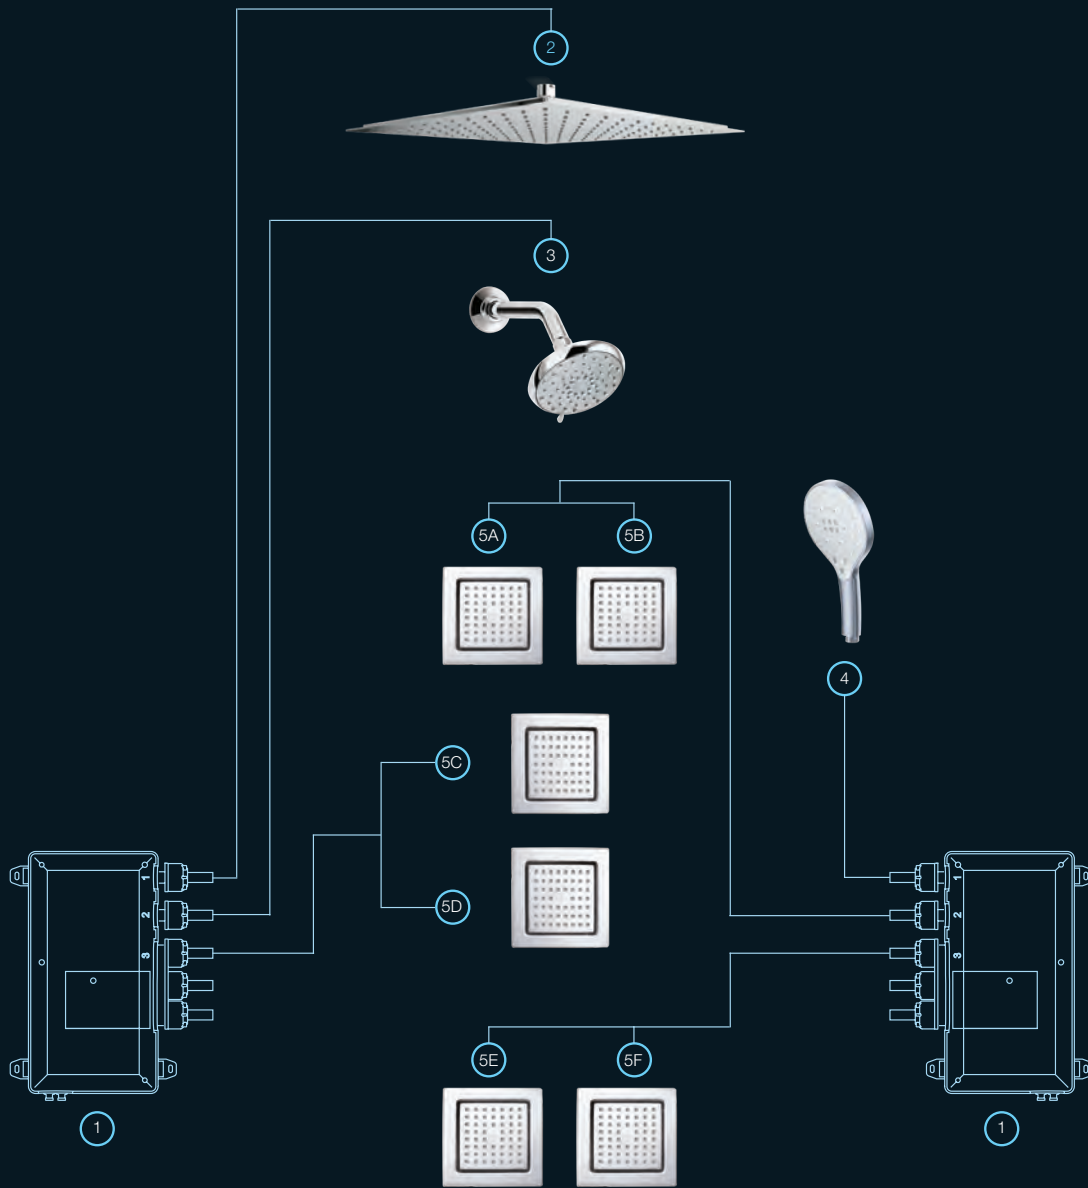

DTV+™ SPA | COMBO 2

**1 | DTV PROMPT
3 PORT VALVE**
(K-557IN-K-NA)
DTV Valve 2 Nos.

2 | RAINHEAD
K-9301T-CL-CP
381mm rainshower ultra-
thin square showerhead in
polished chrome

Must Order: Ceiling mount shower arm
K-16347IN-CP/K-11623IN-CP/ Square
ceiling arm 20137IN-CP

3 | SHOWERHEAD
K-72419IN-CP
Awaken/Geometric
multi-mode showerhead
with shower arm
in polished chrome

4 | RAIN DUET®
K-24717IN-CP
3.0 handshower
without hose

5 | WATERTILE™
K-8002IN-CP
Square 54-nozzle
body spray with
soothing spray in
polished chrome

• 1 DTV Mounting Bracket (99694-CP) • 1 DTV System Controller K-99695IN-A-NA • Complementary Supply Elbow (K-16381IN-CP) • 1 Handshower Hose (K-12067IN-CP) • 1 Complementary Handshower Bracket (K-9040IN-CP)/ RainJoy Handshower Slidebar (K-72740IN-CP) • 1 Ceiling Mount Shower Arm (K-11623IN-CP) • 1 Complementary Shower Arm (K-99054IN-CP)