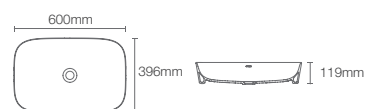

NEW

MODERNLIFE EDGE™ | K-21226IN-HP1

Edge vessel basin without faucet hole in peacock

Depth: 113mm

Must order: K-24740IN-0 and K-75823IN-CP drain and bottle trap 350mm

NEW

MODERNLIFE EDGE™ | K-21226IN-HG1

Edge vessel basin without faucet hole in thunder grey