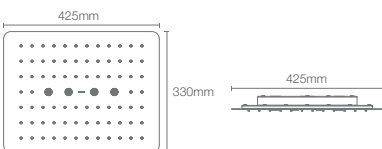

Hexagon 425mm x 330mm rainpanel in polished chrome

Features: • Katalyst™ Air Rain Shower • Superfine Atom Spray

MODERNLIFE EDGE_™ | K-29961IN-CP

Rectangle 425mm x 330mm rainpanel in polished chrome

Features: • Katalyst™ Air Rain Shower • Superfine Atom Spray