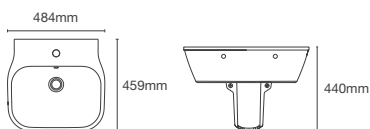

Half pedestal square (small) wall mount basin with single faucet hole in white

Depth: 133mm