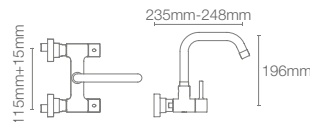

WALL MOUNT FAUCETS

ALEO+™ | K-20593IN-4-CP

Wall-mount single-control kitchen faucet in polished chrome

CUFF™ | K-37315IN-4-CP

Wall-mount two-handle kitchen faucet in polished chrome

JULY™ | K-20591IN-4-CP

Wall-mount two-handle kitchen faucet in polished chrome