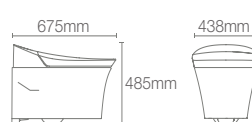

VEIL® | K-5402IN-ZZ-0

Wall hung Intelligent toilet with Quiet-Close™ seat cover in white

Veil® wall hung toilet with C3-230 bidet seat in white (K-31539IN-SS-0 K-4108IN-0)

MAKE ANY BATHROOM SMART, INSTANTLY.