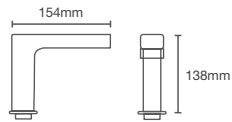

Touchless cold only basin faucet in polished chrome

OBLO | K-24270IN-ND-CP