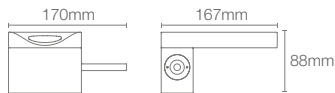

* Please contact our technical representative for information on 'Must order' list for all the above SKUs.