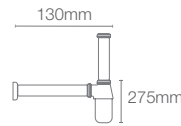

COMPLEMENTARY™ | K-7314IN-CP

300mm bottle trap in polished chrome

French Gold AF
Rose Gold RGD
Brushed Nickel BN
Brushed Bronze BV