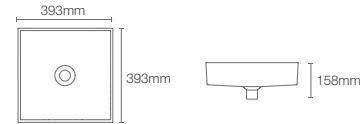

KANKARA™ | K-76601IN-K4

Vessel basin without faucet hole in cashmere

Depth: 130mm

Must order: K-24740IN-0 and K-75823IN-CP drain and bottle trap 350mm

MICA SQUARE | K-90011T-0

Square vessel basin without faucet hole in white