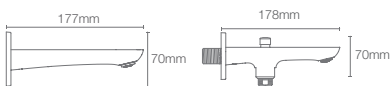

ALEO™

K-99061IN-CP
without diverter

K-20077IN-CP
with diverter

Bath spout in polished chrome

HONE

K-22543IN-CP
without diverter

K-22544IN-CP
with diverter

Bath spout in polished chrome