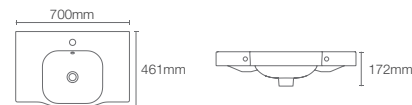

FOREFRONT™ | K-2749T-1-0

Vanity top with single faucet hole in white

Depth: 145mm

Must order: bottle trap 350mm (K-75823IN-CP)

TRACE | K-30375IN-0

Integrated top and basin in white

Depth: 121mm

Must order: bottle trap 350mm (K-75823IN-CP)