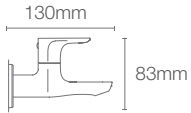

COMPLEMENTARY™ | K-11568IN-7B-CP

Small angle valve with G13mm connection in polished chrome

ALEO™ | K-20075IN-4-CP

2-way bib tap in polished chrome

ALEO™ | K-20073IN-4-CP

1-way bib tap in polished chrome

JULY™ | K-16094IN-4-CP