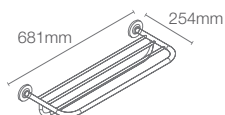

COMPLEMENTARY™ | K-17529T-CP

610mm towel shelf in polished chrome