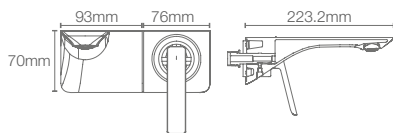

Single-control wall mount basin faucet trim in polished chrome

Trim only, for use with valve K-5679IN-CP
*RGD available as Combo