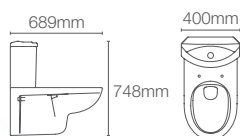

P-trap 216mm

Must order: Plastic outlet connector (K-1046327-S)

Compatible with K-72757IN-0 PureClean™ bidet seat (oval)

* Please contact our technical representative for information on 'Must order' list for all the above SKUs.