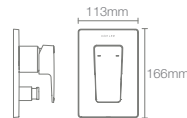

Pillar tap in polished chrome

French Gold
AF

HONE

K-22541IN-4FP-CP

Recessed bath and shower AT235 trim in polished chrome

French Gold
AF

Must order: Trim only, for use with valve K-882IN-CP

HONE