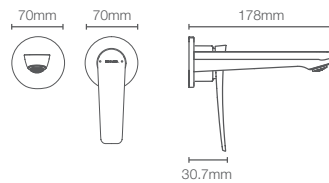

Must order: Trim only, for use with valve K-25149IN-NA