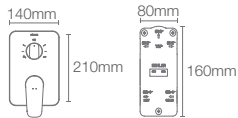

Recessed bath and shower AT360 trim+valve in rose gold

Use Code
K-22782IN-4-BV

Brushed Bronze BV