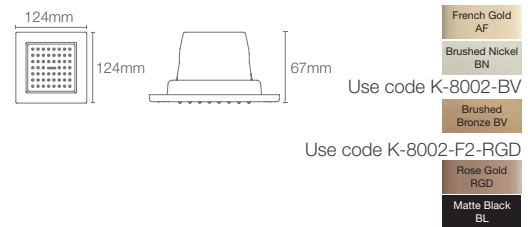

WATERTILE™ | K-8002IN-CP

Square 54-nozzle body spray with soothing spray in polished chrome

WATERTILE™ | K-8014IN-CP

Round 54-nozzle body spray with soothing spray in polished chrome