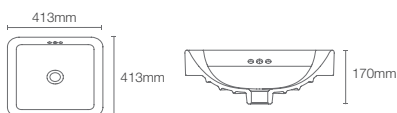

FOREFRONT™ | K-2661IN-7

Vessel basin without faucet hole in black

Depth: 127mm

Must order: bottle trap 350mm (K-75823IN-CP)