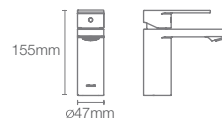

PARALLEL™ | K-234721N-4ND-CP

Single-control basin faucet without drain in polished chrome