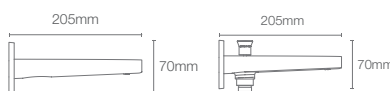

K-22543IN-CP available in CP, AF
K-22544IN-CP, available only in CP