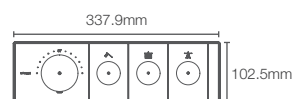

Must order: Trim only, for use with valve K-26341IN-NA

* Please contact our technical representative for information on 'Must order' list for all the above SKUs.