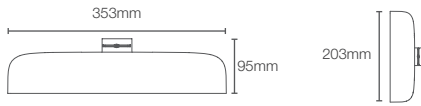

Must order: Statement™ wall mount shower arm: K-26324IN-CP
Features: • Catalyst™ Air Rain Shower + Ribbon Spray