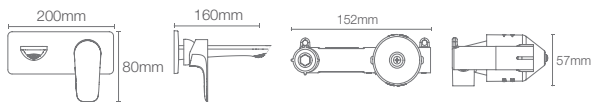

Single-control wall mount basin faucet trim+valve in rose gold