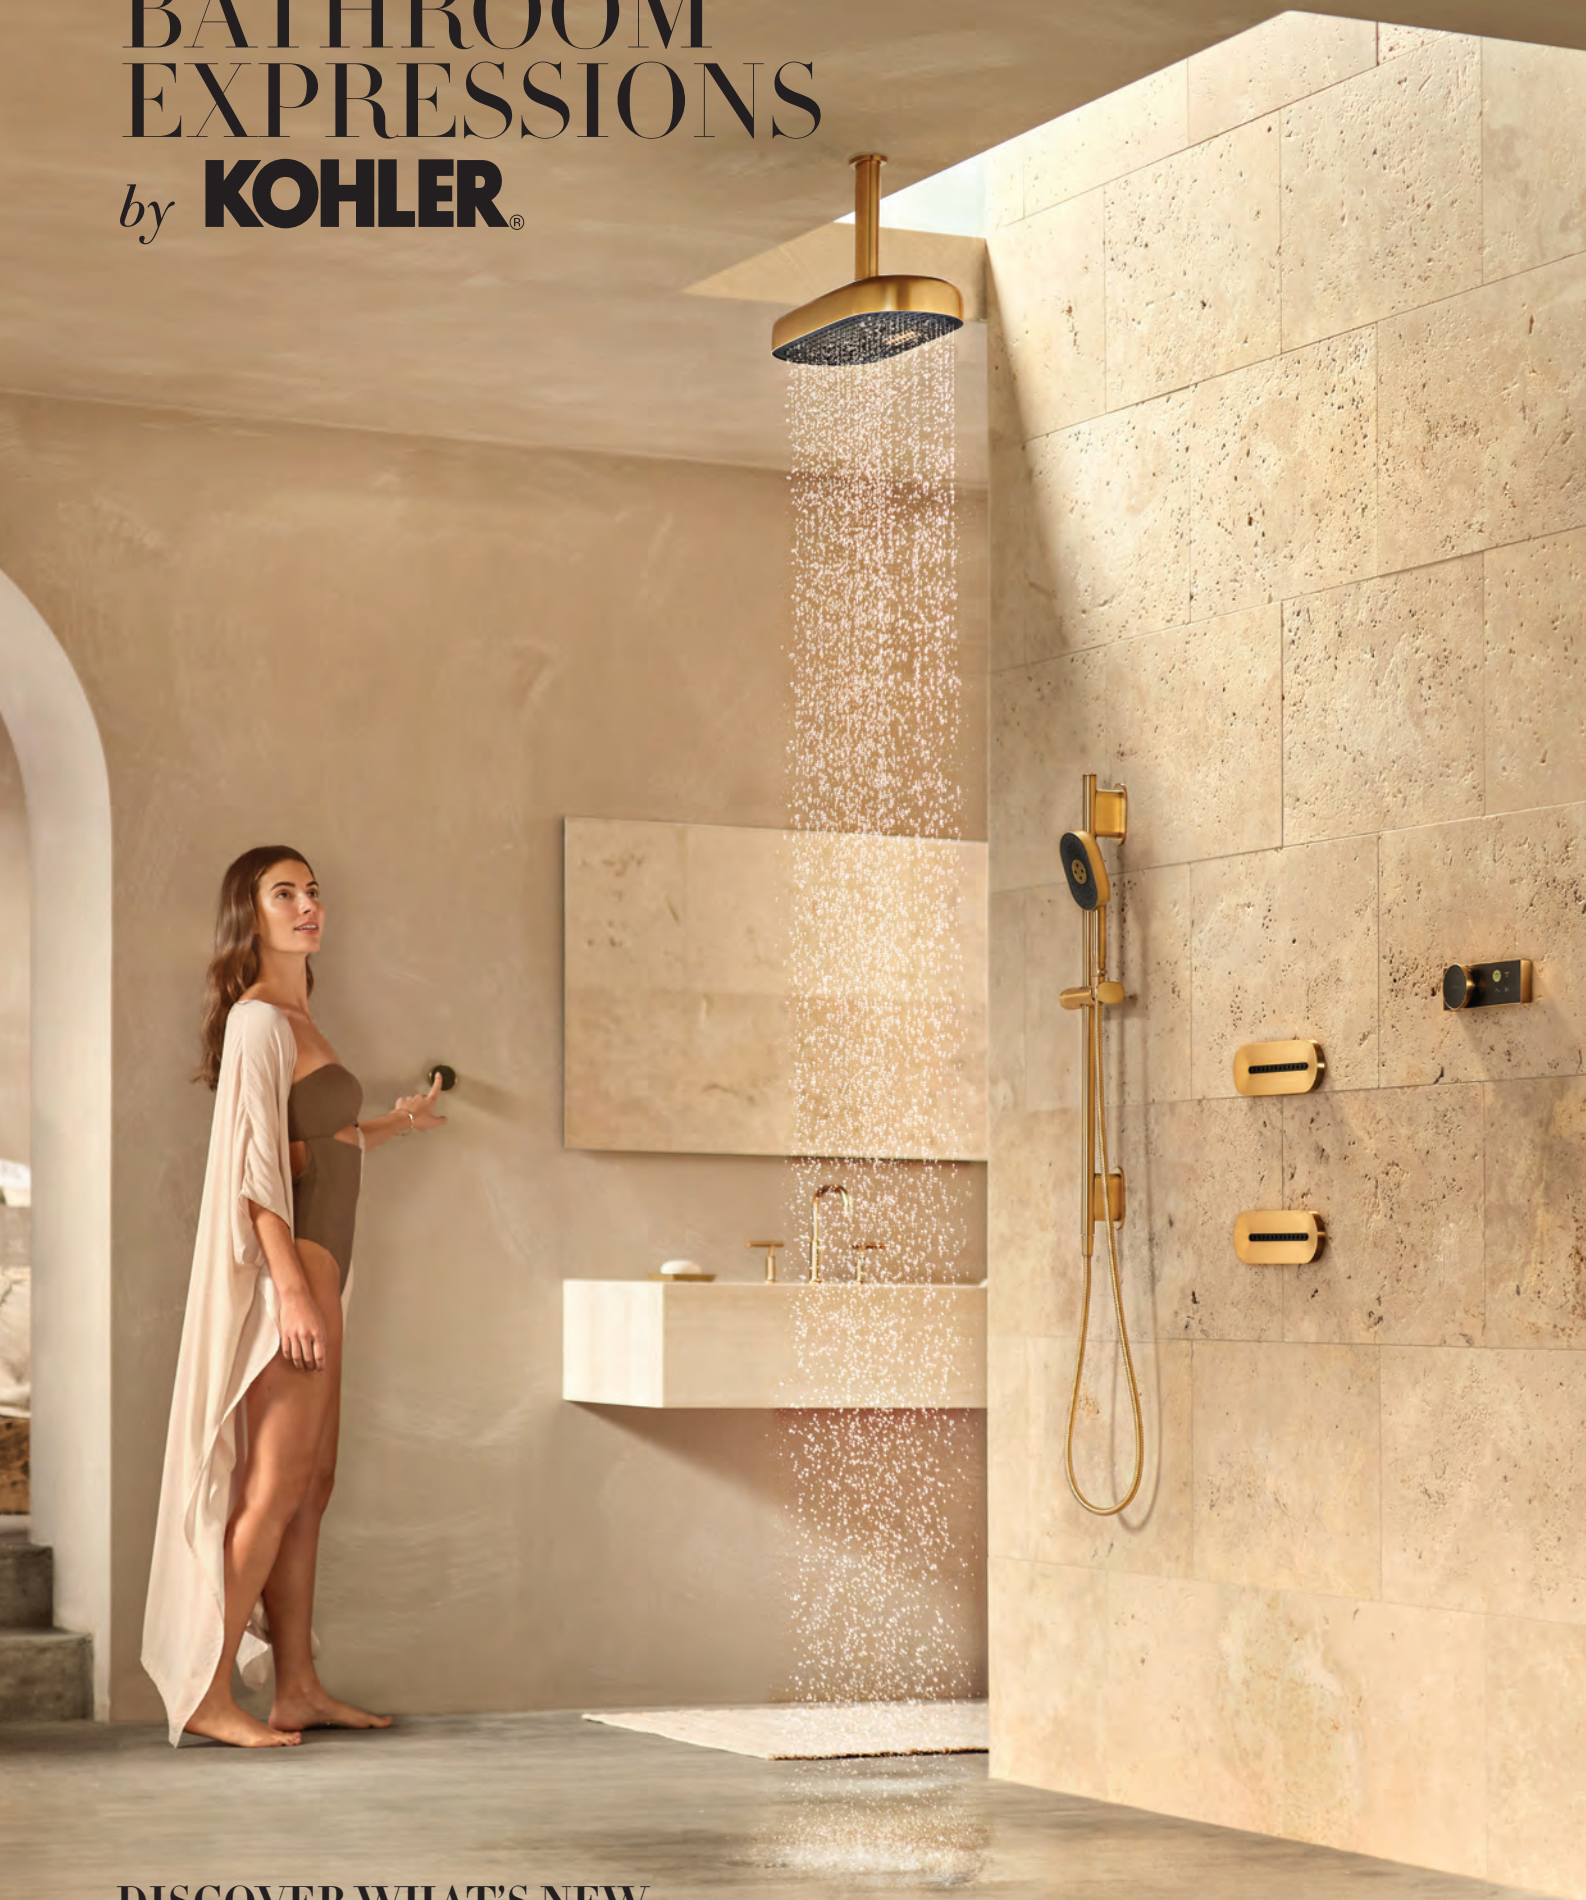

BATHROOM EXPRESSIONS

by **KOHLER**®

DISCOVER WHAT'S NEW

Statement™ Showering System | Anthem™ Valves & Controls | ModernLife Edge™ | Brazn

A GUIDE TO USING THE RETAIL BOOK

- Dimensions of the product specified in this booklet are measured in millimeter (mm).
- Each product displayed in this booklet contains 1 UNIT.
- For further details regarding the contents of the product package and its technical specifications, please contact our nearest dealer. You can also visit our website <https://www.kohler.co.in/> or call on our helpline 1800 103 2244 or write to us at: indiacustomer@kohler.com.
- The product images shown are for illustration purposes only and may not be an exact representation of the product.
- Aditya Printers, C-146, Phase-I, Naraina Industrial Area, New Delhi-110028.