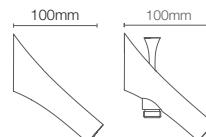

Recessed bath and shower AT235 trim in polished chrome

Must order: Trim only, for use with valve K-882IN-CP
*RGD available as combo

VIVE
K-23973IN-AA-CP without diverter | K-23974IN-AA-CP with diverter

Bath spout in polished chrome