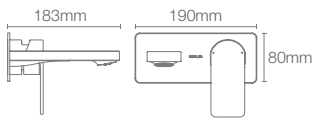

Must order: Trim only, for use with valve K-56791N-CP

* RGD, BV available as Combo