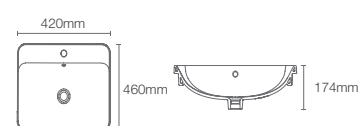

Depth: 125mm

* Please contact our technical representative for information on 'Must order' list for all the above SKUs.