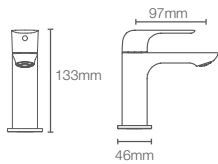

Single-control tall basin faucet without drain in polished chrome

FORELINE™ | K-27478IN-4ND-CP

Single-control basin faucet without drain in polished chrome

FORELINE™ | K-27485IN-4-CP

Pillar tap in polished chrome