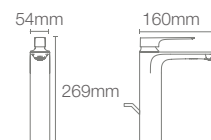

ALEO+™ | K-5684IN-4ND-CP

Single-control wall mount basin faucet trim in polished chrome

Must order: Trim only, for use with valve K-5679IN-CP

* RGD, BV available as Combo

ALEO+™ | K-72337IN-4-CP

Single-control tall basin faucet with drain in polished chrome