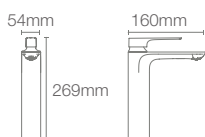

Single-control tall basin faucet without drain in polished chrome

French Gold AF	Rose Gold RGD
Brushed Nickel BN	Brushed Bronze BV
	Matte Black BL