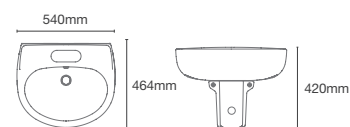

Depth: 152mm

* Please contact our technical representative for information on 'Must order' list for all the above SKUs.