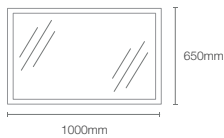

1016mm perimeter circle light mirror

Dimensions: 43mm x 1016mm x 1016mm

MING | K-77115T-NA

800mm mirror

Dimensions: 800mm x 800mm

ESCALE™ | K-23264IN-NA

1000mm mirror

Dimensions: 1000mm x 650mm