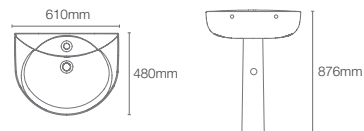

Depth:152mm