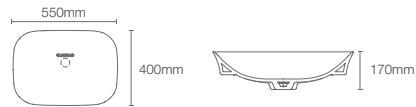

Depth: 90mm

Must order: K-75823IN-CP and K-32485IN-NA drain and bottle trap 350mm