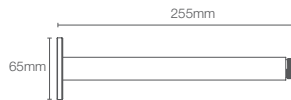

COMPLEMENTARY™ | K-15399T-B-BV

Ceiling mount shower arm in brushed bronze