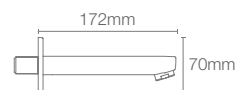

JULY™

K-99060IN-CP

Bath spout without diverter in polished chrome