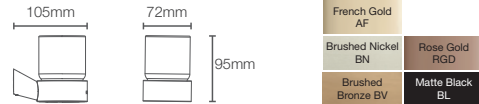

Tumbler holder in french gold

ACCENT | K-25430IN-AF