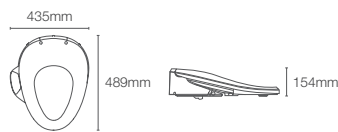

Compatible toilets

K-31014IN-0 Veil® wall hung toilet with C3-150 smart seat

PURECLEAN™ CLEANSING SEAT

When it comes to comfort and hygiene, Kohler's PureClean™ is matchless. Besides being ergonomically designed, PureClean™ has a retractable wand, front and rear wash, water pressure control, a non-corrosive body and a single easy-to-use lever to control all functions.