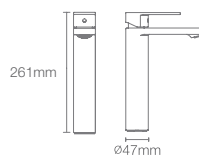

PARALLEL™ | K-234751N-4ND-CP

Single-control tall basin faucet without drain in polished chrome