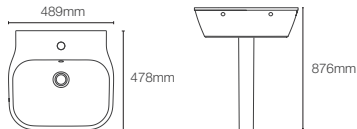

Depth: 180mm

SPAN | K-24559IN-0

Full pedestal square (big) wall mount basin with single faucet hole in white

Depth:121mm

Must order: K-75823IN-CP and K-20746IN-0 drain and bottle trap 350mm/ Pedestal K-11340IN-0