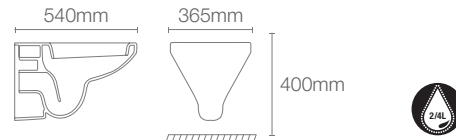

P-trap 225mm

Must order: Plastic outlet connector (K-1046327-S)