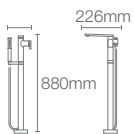

Must Order: Mounting base (97904T-NA)