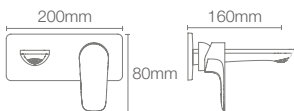

Brushed
Bronze BV
Rose Gold
RGD

Must order: Trim only, for use with valve K-5679IN-CP

*RGD, BV available as combo