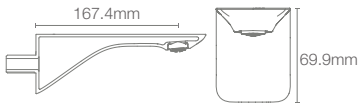

MODERNLIFE EDGE™ | K-25764IN-CP

Bath spout with diverter in polished chrome