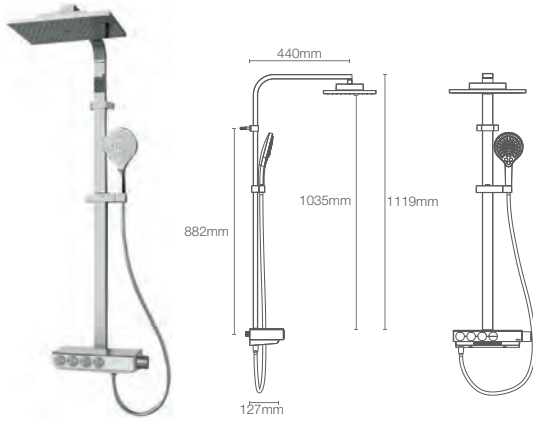

SHOWER COLUMNS

URBANITY+™

K-23861T-9-CP

Thermostatic 3-way shower column with multifunction showerhead

Matte Black
BL