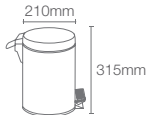

COMPLEMENTARY™ | K-17531T-ST

6L step can in stainless steel