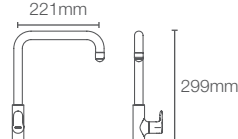

CUFF[™] | K-37316IN-4-CP

Deck-mount two-handle kitchen faucet in polished chrome

JULY[™] | K-5243IN-4-CP

Deck-mount single-control kitchen faucet in polished chrome

JULY[™] | K-20585IN-4-CP

Deck-mount cold only kitchen faucet in polished chrome