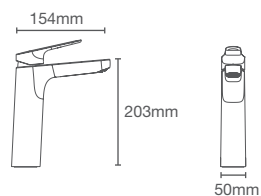

ACCLIV

French Gold
AF

French Gold
AF