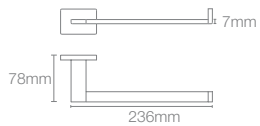

COMPLEMENTARY™

COMPLEMENTARY™ | K-25066IN-CP

Towel shelf in polished chrome

COMPLEMENTARY™ | K-25065IN-CP

Square 610mm single towel bar in polished chrome

COMPLEMENTARY™ | K-25067IN-CP

Square towel ring in polished chrome