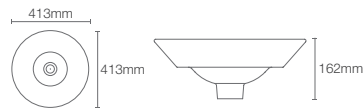

CHALICE™ ROUND | K-29024IN-1-0

Round basin with single faucet hole in white

Depth: 116mm

Must order: K-75823IN-CP and K-20746IN-0 bottle trap 350mm and grid drain

CONICAL BELL™ | K-2200IN-0

Vessel basin without faucet hole in white