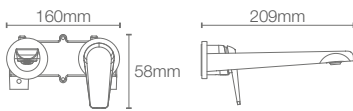

Valve included