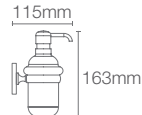

CRUZ™ | K-10712D-CP

Soap dispenser and holder with frosted glass bottle in polished chrome

Use code K-10712IN-AF