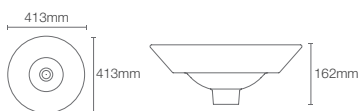

CONICAL BELL™ | K-2200IN-K4

Vessel basin without faucet hole in cashmere

Depth: 111mm

Must order: K-75823IN-CP bottle trap 350mm