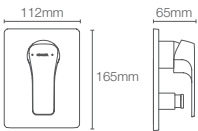

Recessed bath and shower AT235 trim in polished chrome

Must order: Trim only, for use with valve K-882IN-CP