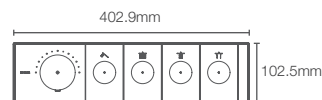

Must order: Trim only, for use with valve K-26342IN-NA