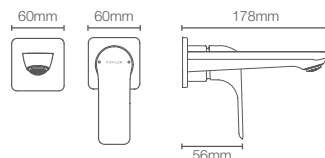

Must order: Trim only, for use with valve K-25150IN-NA

FORE LINE™ | K-27488IN-4ND-CP

Cold-only wall mount basin faucet trim in polished chrome

Must order: Trim only, for use with valve K-25149IN-NA

FORELINE™ | K-27480IN-4ND-CP