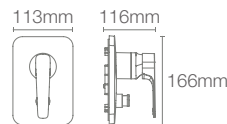

Recessed bath and shower AT235 trim in polished chrome

Must order: Trim only, for use with valve K-882IN-CP

* RGD, BV available as Combo