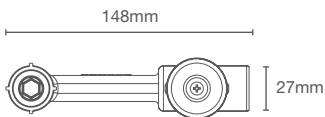

BASIN FAUCET VALVE | K-25150IN-NA

Single-control wall mount basin faucet valve

Must order: Valve only, trim to be ordered separately

BASIN FAUCET VALVE | K-25149IN-NA

Cold-only wall mount basin faucet valve