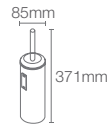

COMPLEMENTARY™ | K-17530T-ST

Brush with holder in stainless steel