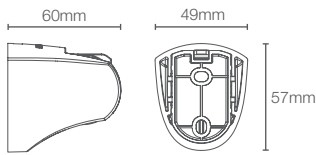

COMPLEMENTARY™ | K-9038IN-CP

Handshower bracket in polished chrome

SKU Code: K-9038T-BN