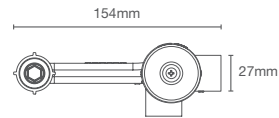

BASIN FAUCET VALVE | K-25150IN-NA

Single-control wall mount basin faucet valve

Must order: Valve only, trim to be ordered separately