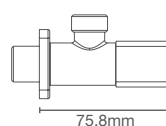

Angle valve in polished chrome

COMPLEMENTARY™ | K-11568IN-7B-CP