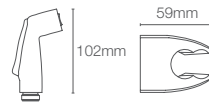

Deco health sprays with metal hose and holder in polished chrome

French Gold
AF
Brushed Nickel
BN