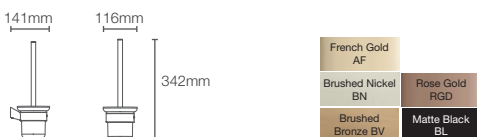

COMPLEMENTARY™

COMPLEMENTARY™ | K-25066IN-CP

Towel shelf in polished chrome

COMPLEMENTARY™ | K-25065IN-CP

Square 610mm single towel bar in polished chrome

COMPLEMENTARY™ | K-25067IN-CP

Square towel ring in polished chrome