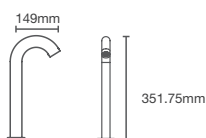

Must order: AC Power supply (K-16305IN-NA)

KUMIN

K-18655IN-ND-CP

Touchless cold only basin faucet in polished chrome

OBLO

K-8399IN-CP

Touchless cold only tall basin faucet in polished chrome

STRAYT™ | K-72866IN-ND-CP