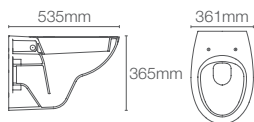

P-trap 210mm

Must order: Plastic outlet connector (K-1046327-S)

*Compatible with K-72757IN-0 PureClean™ bidet seat (oval)