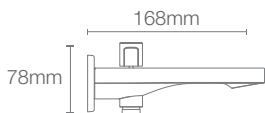

PARALLEL™ | K-23511IN-CP

Bath spout with diverter in polished chrome