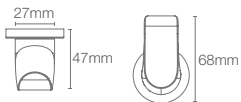

Robe hook in polished chrome

AID™ | K-97502T-CP