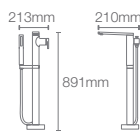

Must Order: Mounting base (K-97905T-NA)