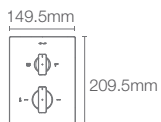

Must order: Trim only, for use with valve K-20740IN-NA

MODERNLIFE EDGE™

K-25761IN-9FP-CP

Recessed bath and shower trim with diverter in polished chrome

Must order: Trim only, for use with valve K-20740IN-A-NA