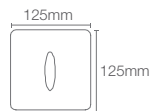

PATIO™ | K-24199IN-C01-CP

Urinal sensor DC with flushing adjustable in polished chrome