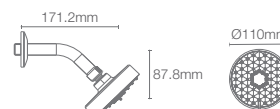

AWAKEN™ | K-72419IN-CP

Multifunction geometric showerhead without shower arm in polished chrome

Must order: Wall mount shower arm K-99054IN-CP

PARALLEL | K-22645IN-CP

Single-function square showerhead with shower arm in polished chrome