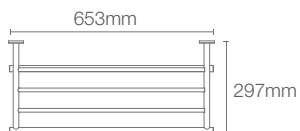

Hotelier towel shelf in rose gold

STILLNESS | K-14451T-RGD

609mm towel bar in rose gold

STILLNESS | K-14456T-RGD

Towel ring in rose gold

STILLNESS | K-14458T-RGD

Robe hook in rose gold

STILLNESS | K-14459T-RGD