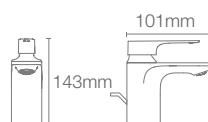

ALEO+TM | K-72312IN-4ND-CP

Single-control basin faucet without drain in polished chrome

ALEO+TM | K-20071IN-4-CP

Tall pillar tap in polished chrome

ALEO+TM | K-72326IN-4-CP

Pillar tap in polished chrome

ALEO+TM | K-72328IN-4FP-CP