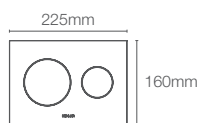

Brushed Bronze BV