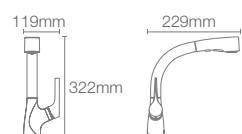

Pull-down deck-mount single-control kitchen faucet in vibrant stainless steel

ELATE_® | K-13963T-C4-CP

Pull-down deck-mount single-control kitchen faucet in polished chrome