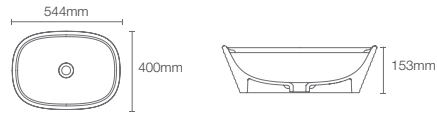

Depth: 129.5mm

Must order: Bottle trap (K-75823IN-CP)