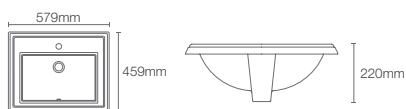

Self-rimming basin with single faucet hole in white

Depth: 127mm