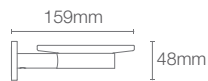

Soap dish in rose gold

STILLNESS | K-14463T-RGD