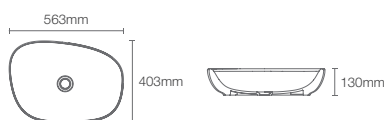

Depth: 130mm

Must order: K-24740IN-0 and K-75823IN-CP drain and bottle trap 350mm