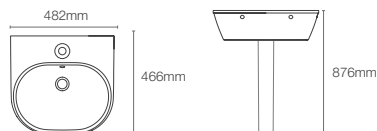

SPAN | K-24562IN-0

Full pedestal square (small) wall mount basin with single faucet hole in white

Depth:152mm

SPAN | K-24561IN-0

Full pedestal round wall mount basin with single faucet hole in white

Depth:152mm