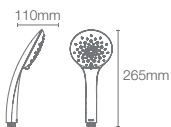

SPATULA | K-98444IN-CP

Single-function small handshower with hose in polished chrome

Must order: Handshower bracket in polished chrome (K-9040IN-CP)

RENEW™ | K-99063IN-CP

Multi-function organic 110mm handshower without hose in polished chrome