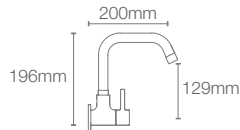

ALEO+™ | K-20590IN-4-CP

Wall-mount cold-only kitchen faucet in polished chrome

KUMIN™ | K-99483IN-A4-CP

Wall-mount single-control kitchen faucet in polished chrome

CUFF™ | K-37314IN-4-CP

Wall-mount cold-only kitchen faucet in polished chrome