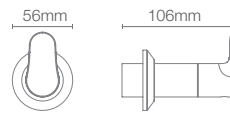

In-line stop valve trim (both G13mm and G19mm) in polished chrome

COMPLEMENTARY™