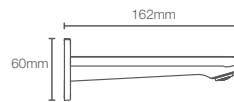

Recessed bath and shower AT235 trim in polished chrome

Must order: Trim only, for use with valve K-882IN-CP

FORE ARC™ | K-27492IN-CP

Bath spout without diverter in polished chrome

FORE ARC™ | K-27494IN-CP