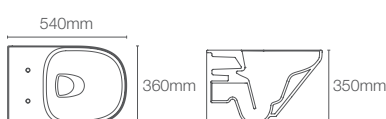

P-trap 200mm

Must order: Plastic outlet connector (K-1046327-S)