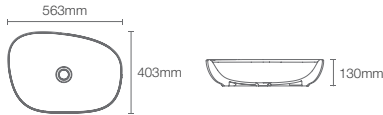

KANKARA™ | K-76601IN-K4

Vessel basin without faucet hole in cashmere

Depth: 130mm

Must order: K-24740IN-0 and K-75823IN-CP drain and bottle trap 350mm

MICA SQUARE | K-90011T-0

Square vessel basin without faucet hole in white