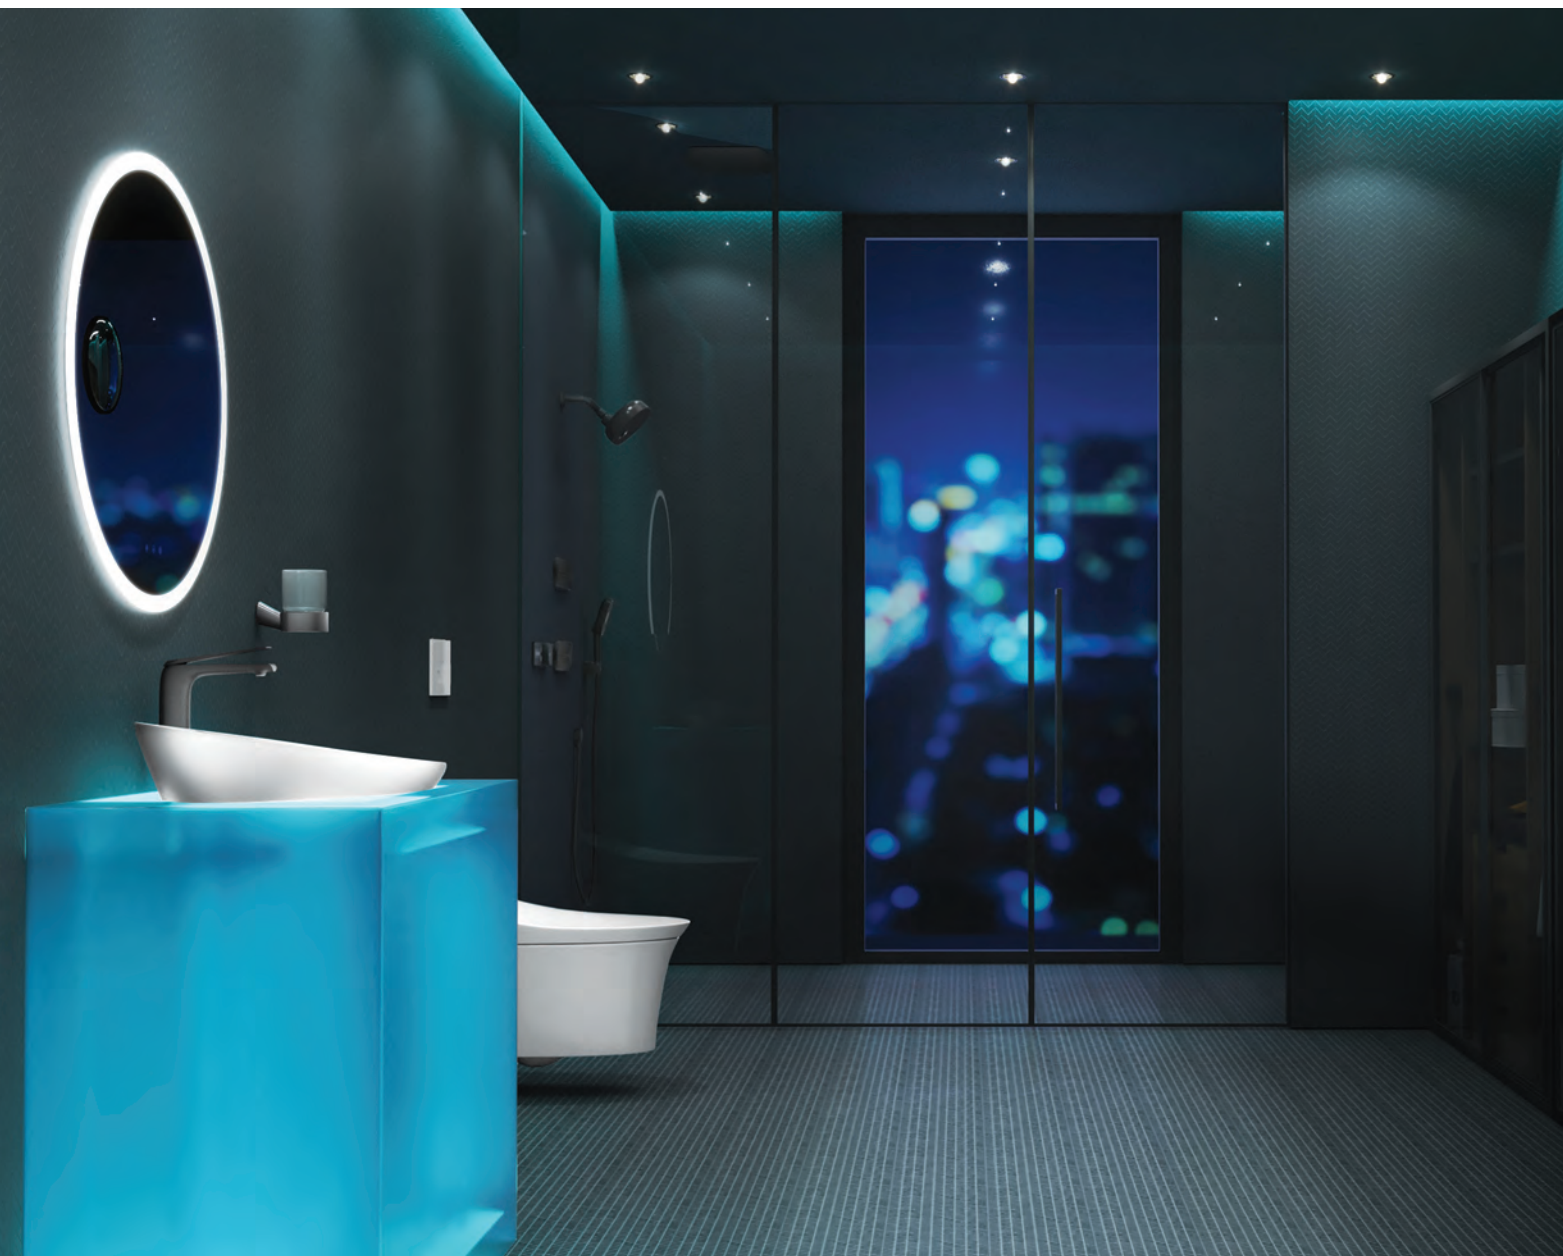

SYMPHONY OF GRANDEUR

ModernLife Edge...
toilet & vessel

Luxury climbs a notch in this stunningly designed bathroom that sports a décor oozing heat and mystique, with beautiful gold accents lifting the look. Sapphire Sangria red walls with polished Satuavrio marble exude opulence, while the white penny tiles in the showering area lend a soft touch of minimal sophistication. The geometrical black & white flooring lets the gaze travel a wider area, making the space look bigger while creating a rich symphony of black, white and red.