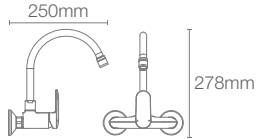

ALEO+™ | K-20590IN-4-CP

Wall-mount cold-only kitchen faucet in polished chrome

KUMIN™ | K-99483IN-A4-CP

Wall-mount single-control kitchen faucet in polished chrome

CUFF™ | K-37314IN-4-CP

Wall-mount cold-only kitchen faucet in polished chrome