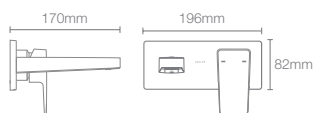

HONE

K-22540IN-4ND-CP

Single-control wall mount basin faucet trim in polished chrome

French Gold
AF

Must order: Trim only, for use with valve K-5679IN-CP