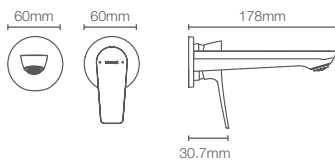

Must order: Trim only, for use with valve K-25150IN-NA