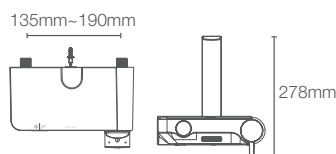

TOOBI CLICK

K-23147IN-4-CP

Wall mount exposed push-button bath and shower in polished chrome

* Please contact our technical representative for information on 'Must Order' list for all the above SKUs.

Loure® rectangle 600mm x 800mm multifunction rainpanel in polished chrome (K-97168IN-CP)