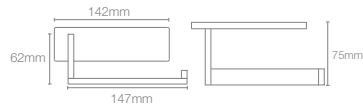

COMPLEMENTARY™ | K-25070IN-CP

Square tissue holder without cover in polished chrome