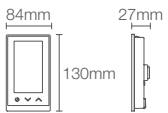

Digital interface

DTV+™ | K-99695IN-A-NA