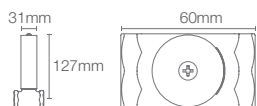

K-16088IN-NA G13mm | K-16089IN-NA G19mm

In-line stop valve

COMPLEMENTARY™ | K-7124-A-CP