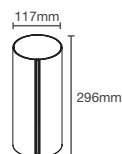

Touchless soap dispenser in polished chrome