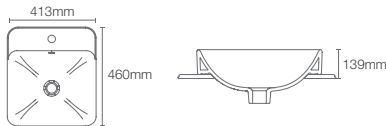

NEW

VIVE™ GEO | K-28784IN-0

Vessel basin without faucet hole in white

Depth: 90mm

Must order: K-75823IN-CP and K-32485IN-NA drain and bottle trap 350mm

FOREFRONT™ | K-75374IN-1-0

Vessel basin with single faucet hole in white