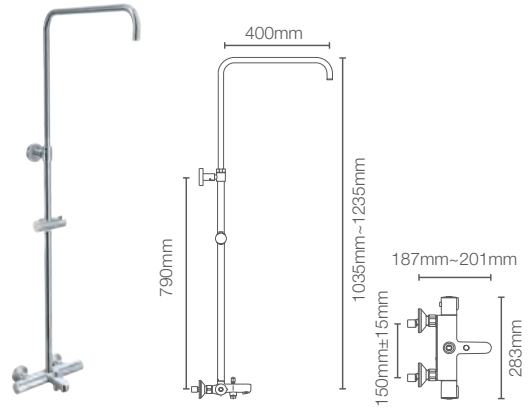

JULY™

K-99741IN-C9-CP

Thermostatic 3-way shower column in polished chrome