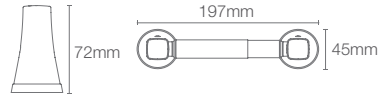

COMPLEMENTARY™ | K-5632IN-CP

Tissue holder in polished chrome

French Gold
AF