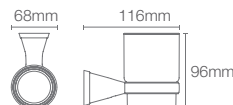

COMPLEMENTARY™ | K-5637IN-CP

Tumbler holder in polished chrome