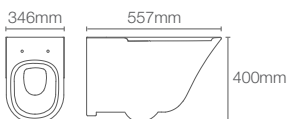

Vive™ rimless wall hung toilet with Quiet-Close™ slim seat cover in black (K-26998IN-7)

NEW

VIVE

K-38786IN-0 with PureWash™ bidet attachment

K-26998IN-0 with Quiet-Close™ slim seat

Rimless wall hung toilet with cover in white