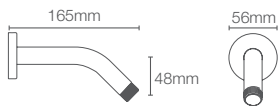

STATEMENT™ | K-26318IN-CP

Wall mount showerhead arm