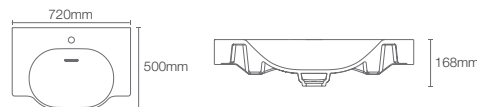

VIVE™ | K-28782IN-0

Integrated top and basin in white

Depth: 88mm

Must order: K-75823IN-CP and K-32485IN-NA drain and bottle trap 350mm