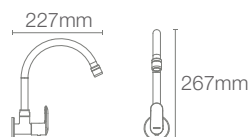

JULY™ | K-20588IN-4-CP

Wall-mount cold-only kitchen faucet in polished chrome

TAUT™ | K-74054IN-4-CP

Wall-mount cold-only kitchen faucet in polished chrome

KUMIN™ | K-99482IN-4-CP

Wall-mount cold-only kitchen faucet in polished chrome