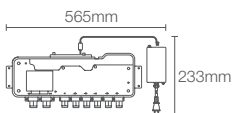

DTV+™ | K-682IN-K-NA

6-Port digital thermostatic valve

DTV+™ | K-557IN-K-NA

3-port digital thermostatic valve

DTV+™ | K-97172-NA

7.62 meter data cable

ANTHEM™

Anthem™ recessed bath and shower trim