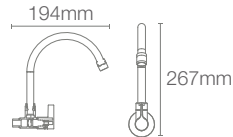

Wall-mount cold-only kitchen faucet in polished chrome

KUMIN™ | K-99482IN-4-CP