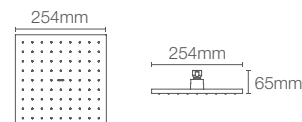

Single flow 330mm x 230mm rainhead in polished chrome

Must order: Wall/ceiling mount square shower arm in polished chrome (K-20138IN-CP/ K-20137IN-CP)

RAIN DUET™ | K-18361IN-CL-AF

Square 254mm rainhead in french gold