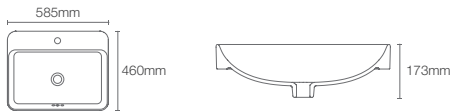

Depth: 152mm

Must order: Bottle trap 350mm (K-75823IN-CP)