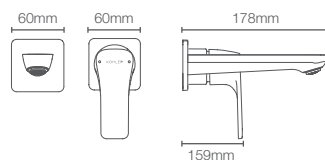

Cold-only wall mount basin faucet trim in polished chrome