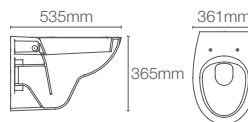

P-trap 210mm

Must order: Plastic outlet connector (K-1046327-S)

*Compatible with K-72757IN-0 PureClean™ Bidet Seat - Oval