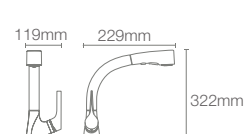

* Stainless Steel finish available upon order with a lead time.