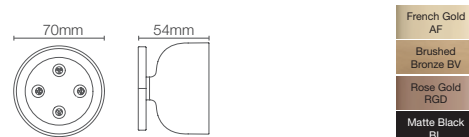

STATEMENT™ | K-26299IN-CP

Round deep massage body spray

* Please contact our technical representative for information on 'Must order' list for all the above SKUs.