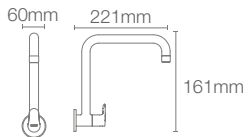

Wall-mount cold-only kitchen faucet in polished chrome

TAUT™ | K-74054IN-4-CP