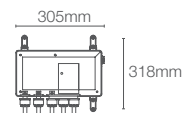

DTV+™ | K-682IN-K-NA

6-Port digital thermostatic valve

DTV+™ | K-557IN-K-NA

3-port digital thermostatic valve

DTV+™ | K-97172-NA

7.62 meter data cable

ANTHEM™

Anthem™ recessed bath and shower trim