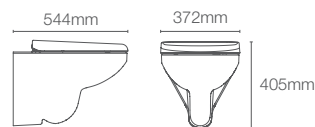

P-trap 205mm

Must order: Plastic outlet connector (K-1046327-S)

SPAN SQUARE

K-28778IN-0 with PureClean™ square bidet seat

K-29174IN-S-0 with Quiet-Close™ slim seat (for project only)

Wall hung toilet with cover in white