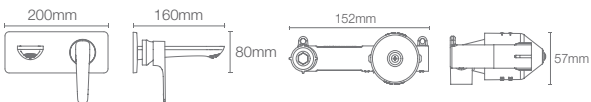

Single-control wall mount basin faucet trim+valve in rose gold

Brushed Bronze BV