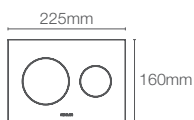

Brushed Bronze BV