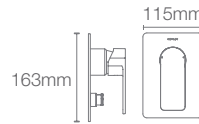

PARALLEL™ | K-23482IN-4-CP

Pillar tap in polished chrome

PARALLEL™ | K-23496IN-4-CP

Recessed bath and shower AT235 trim in polished chrome

Must order: Trim only, for use with valve K-882IN-CP

* RGD, BV available as Combo