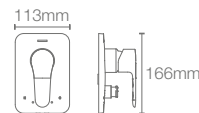

Recessed bath and shower AT235 trim in polished chrome

French Gold
AF

Must order: Trim only, for use with valve K-882IN-CP

JULY™

K-98754IN-4-CP
with diverter

K-98755IN-4-CP
without diverter

4-way bath and shower in polished chrome