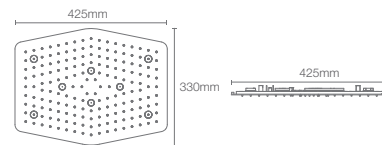

Hexagon 425mm x 330mm rainpanel in polished chrome

Features: • Katalyst™ Air Rain Shower • Superfine Atom Spray

MODERNLIFE EDGE_™ | K-29961IN-CP

Rectangle 425mm x 330mm rainpanel in polished chrome

Features: • Katalyst™ Air Rain Shower • Superfine Atom Spray