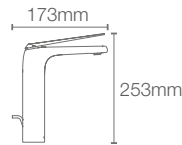

AVID™ | K-97345IN-4-CP

Single-control basin faucet with drain in polished chrome