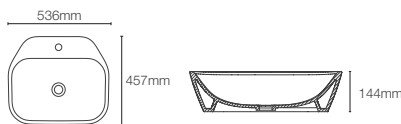

Depth: 121mm

Must order: K-75823IN-CP and K-20746IN-0 drain and bottle trap 350mm