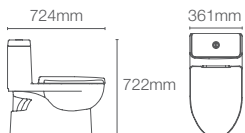

Compatible with: C3-150 (K-8297T-0); C3-230 (K-4108T-0)

Cleansing seat compatibility

REACH™ | K-3983IN-S-0

One-piece toilet with Quiet-Close™ seat cover in white

S-trap 305mm

Compatible with: C3-150 (K-8297T-0); C3-230 (K-4108T-0)