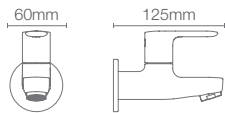

1-way bib tap in polished chrome

JULY™ | K-16087IN-4-CP