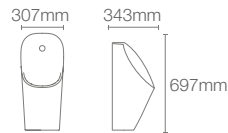

Must order: Urinal sensor