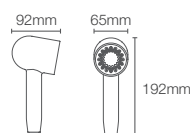

Must order: Handshower bracket in polished chrome (K-9040IN-CP), Flexible hose (K-12067IN-CP)