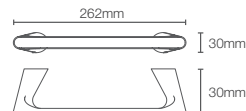

Accent 610mm single towel bar in french gold (K-25348IN-AF)

ACCENT

ACCENT | K-25348IN-AF

610mm single towel bar in french gold

ACCENT | K-25347IN-AF

Towel ring in french gold

ACCENT | K-25346IN-AF

Toilet tissue holder in french gold