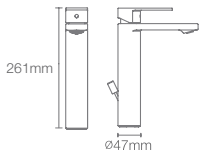

PARALLEL™ | K-234721N-4-CP

Single-control basin faucet with drain in polished chrome