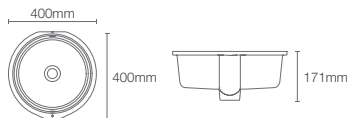

VERTICYL™ | K-2883-0

Undercounter basin in white

Depth: 79mm