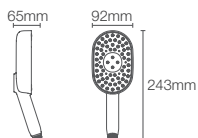

Must order: Handshower bracket in polished chrome (K-9040IN-CP), Flexible hose (K-12067IN-CP)