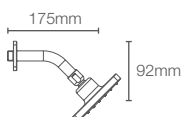

AWAKEN™ | K-72419IN-CP

Multifunction geometric showerhead without shower arm in polished chrome

Must order: Wall mount shower arm K-99054IN-CP

PARALLEL | K-22645IN-CP

Single-function square showerhead with shower arm in polished chrome