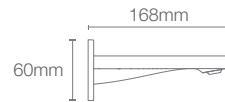

PARALLEL™ | K-23497IN-4-CP

Recessed bath and shower AT360 trim in polished chrome

Must order: Trim only, for use with valve K-99924IN-CP

* RGD available as Combo

PARALLEL™ | K-23512IN-CP

Bath spout without diverter in polished chrome