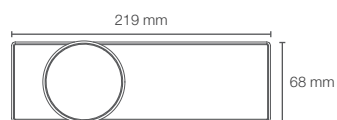

ANTHEM™ | K-28214-BL

2-6 outlet digital control in matte black