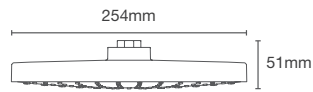

Round 254mm rainhead in french gold

Must order: Wall/ceiling mount round shower arm (K-16346IN-AF/K-16347IN-AF)

RAIN DUET™ | K-76465IN-BL

Round 254mm rainhead in matte black

Must order: Wall/ceiling mount shower arm in matte black (K-22446IN-BL/K-22447IN-BL)