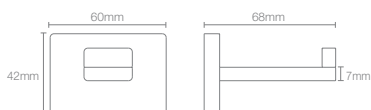

Square single robe hook in polished chrome

COMPLEMENTARY™ | K-25068IN-CP