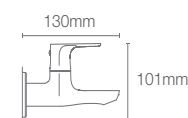

2-way bib tap in polished chrome