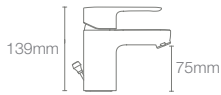

JULY™

K-29928IN-4-CP
with drain

K-29928IN-4ND-CP
without drain

Single-control basin faucet in polished chrome

French Gold
AF
Brushed Nickel
BN

Finishes available only in faucet without drain