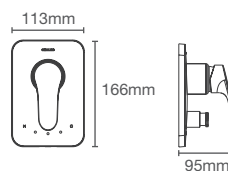

Recessed bath and shower AT235 trim in polished chrome