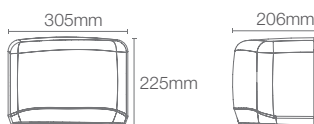

Touchless hand dryer in white

BARDON™ | K-5487T-B-CP