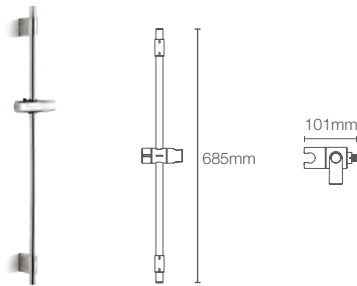

RAINJOY | K-72740IN-CP

Slidebar in polished chrome

STATEMENT™ | K-26324IN-CP

482mm dual function wallmount rainhead arm in polished chrome

French Gold
AF

Brushed Bronze
BV

Rose Gold
RGD

Matte Black
BL

MODERNLIFE™ | K-22308IN-CP

Wall mount shower arm (dual flow) in polished chrome

MODERNLIFE™ | K-22310IN-CP

Ceiling mount multifunction shower arm in polished chrome