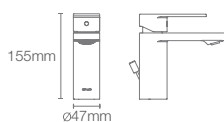

PARALLEL™ | K-234831N-4-CP

Tall pillar tap in polished chrome