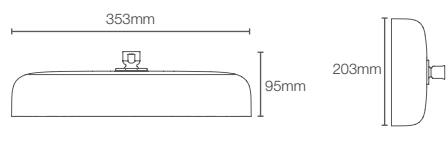

Must order:
Statement™ wall mount shower arm: K-16346IN-CP/K-16347IN-CP/
K-11623IN-CP
Features: • Catalyst™ Air Rain Shower