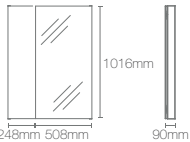

NEW

MAXSTOW™ | K-81145-DA1

Mirror cabinet

Dimensions: 90mm x 508mm x 610mm

NEW

MAXSTOW™ | K-81149-DA1

Mirror cabinet

Dimensions: 90mm x 762mm x 1016mm

NEW

MAXSTOW™ | K-81148-DA1

Mirror cabinet

Dimensions: 90mm x 508mm x 1016mm

NEW

MAXSTOW™ | K-81146-DA1

Mirror cabinet

Dimensions: 90mm x 762mm x 610mm