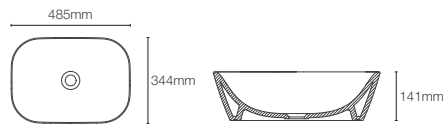

Depth: 121mm

Must order: K-75823IN-CP and K-20746IN-0 drain and bottle trap 350mm