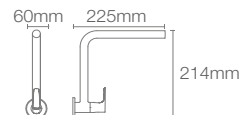

Wall-mount cold-only kitchen faucet in polished chrome