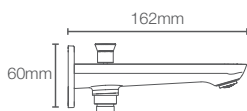

Bath spout with diverter in polished chrome