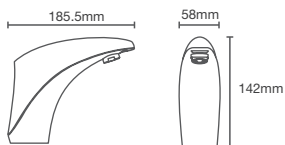

ELOSI

K-18078IN-ND-CP

Touchless cold only basin faucet in polished chrome