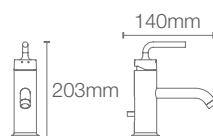

Matte Black
BL

* Please contact our technical representative for information on 'Must order' list for all the above SKUs.