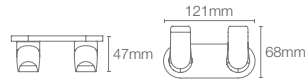

Double robe hook in polished chrome

AID™ | K-97499T-CP