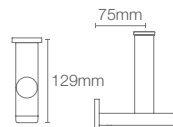

Tissue holder in polished chrome

AID™ | K-97503T-CP