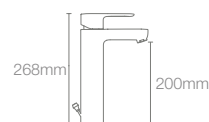

Must order: Trim only, for use with valve K-5679IN-CP

JULY™

K-29929IN-4-CP
with drain

K-29929IN-4ND-CP
without drain

Single-control tall basin faucet in polished chrome

Finishes available only in faucet without drain