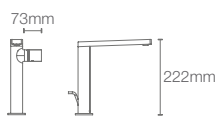

Single-control tall basin faucet with drain in polished chrome

COMPOSED® | K-73050IN-7-CP