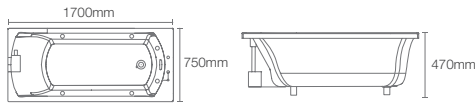

Must order: Bath drain in polished chrome (K-17295T-CP)