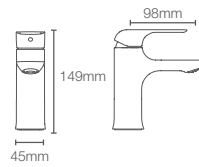

FORELINE™ | K-27485IN-4-CP

Pillar tap in polished chrome