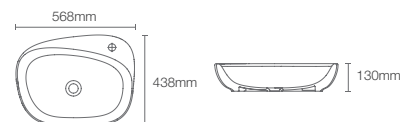

Depth: 114mm

Must order: K-24740IN-0 and K-75823IN-CP drain and bottle trap 350mm

* Please contact our technical representative for information on 'Must order' list for all the above SKUs.