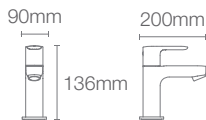

JULY™

K-75377IN-4-CP

Pillar tap in polished chrome

French Gold
AF
Brushed Nickel
BN