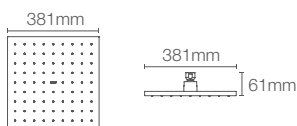

Must order: Ceiling mount shower arm K-16347IN-CP/
K-11623IN-CP/ Square ceiling arm K-20137IN-CP