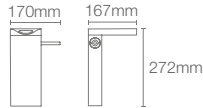

BEITOU™ | K-99856IN-4-CP

Single-control basin faucet without drain in polished chrome