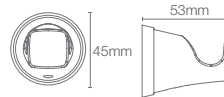

COMPLEMENTARY™ | K-5635IN-CP

Robe hook in polished chrome

French Gold
AF