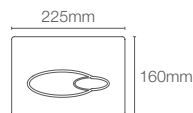

Mechanical: Available in French Gold, Glossy Black, White and Brushed Nickel variants

RIVIERA

K-28476IN-M-CP

Faceplate in polished chrome

DROPLET

K-4177IN-M-CP

Faceplate in polished chrome

WE'VE GOT IT COVERED