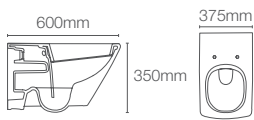

LONG LASTING PROTECTION

BROAD MICROBIAL COVERAGE

SAFE TO TOUCH

Veil® wall hung toilet

WALL HUNG TOILETS

Brazn wall hung toilet with Quiet-Close™ seat cover in white (K-26994IN-0)

ESCALE™ | K-16817IN-2SR-7

Wall hung toilet with Quiet-Close™ seat cover in black