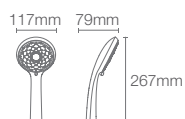

Multi-function 132mm handshower with hose in polished chrome

Must order: Handshower bracket in polished chrome (K-9040IN-CP)

AWAKEN™ | K-72421IN-CP

Multi-function organic 117mm handshower with hose in polished chrome