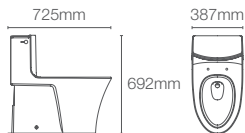

One-piece toilet with Quiet-Close™ slim seat cover in white

S-trap 305mm

CLASS FIVE+™
KOHLER

Cleansing seat compatibility

VEIL™ | K-1381T-S-0

One-piece toilet with Quiet-Close™ seat cover in white

S-trap 305mm