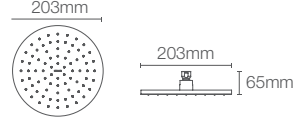

RAIN DUET™ | K-73199IN-CP

Square 203mm rainhead in polished chrome

Must order: Wall/ceiling mount square shower arm in polished chrome (K-20138IN-CP/ K-20137IN-CP)

RAIN DUET™ | K-73198IN-CP

Round 203mm rainhead in polished chrome