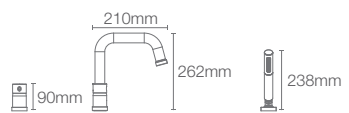

* Please contact our technical representative for information on 'Must Order' list for all the above SKUs.