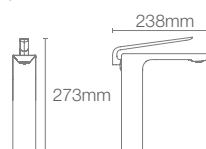

MODERNLIFE EDGE™ | K-25759IN-4ND-CP

Single-control wall mount basin faucet trim in polished chrome

Trim only, for use with valve K-5679IN-CP
*RGD available as Combo

MODERNLIFE EDGE™ | K-25758IN-4ND-CP

Single-control tall basin faucet without drain in polished chrome