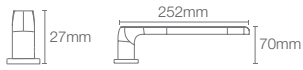

Aid™ double towel shelf in polished chrome (K-97497T-CP)

AVID™

AVID™ | K-97497T-CP

Double towel shelf in polished chrome

AVID™ | K-97495T-CP

Towel bar in polished chrome

AID™ | K-97498T-CP

Towel ring in polished chrome