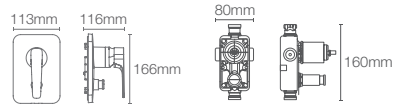

COMBOS

ALEO+™ | K-22786IN-4-RGD

Recessed bath and shower AT360 trim+valve in rose gold

Brushed Bronze BV

ALEO+™ | K-22787IN-4-RGD

Recessed bath and shower AT235 trim+valve in rose gold

Brushed Bronze BV

ALEO™ | K-22789IN-4-RGD