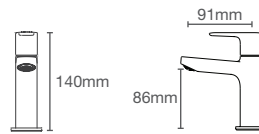

Pillar tap in polished chrome

French Gold
AF