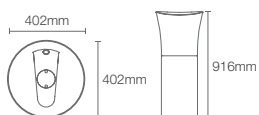

Full pedestal basin without faucet hole in white

Depth: 100mm

Must order: K-7124-A-CP / K-75823IN-CP / K-1286731