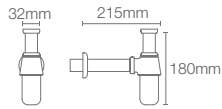

GENERIC | K-75823IN-CP

350mm bottle trap in polished chrome

French Gold AF
Brushed Nickel BN
Brushed Bronze BV
Rose Gold RGD
Matte Black BL