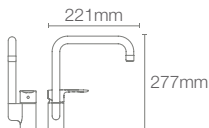

Deck-mount single-control kitchen faucet in polished chrome

JULY™ | K-20585IN-4-CP