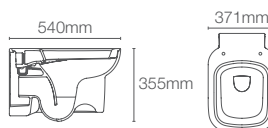

P-trap 215mm

Must order: Plastic outlet connector (K-1046327-S)

* Please contact our technical representative for information on 'Must order' list for all the above SKUs.