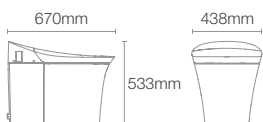

VEIL® | K-5402IN-ZZ-0

Wall hung Intelligent toilet with Quiet-Close™ seat cover in white

Veil® wall hung toilet with C3-230 bidet seat in white (K-31539IN-SS-0 K-4108IN-0)

MAKE ANY BATHROOM SMART, INSTANTLY.