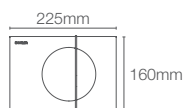

Glossy Black 7
Glossy White 0
Brushed Bronze BV