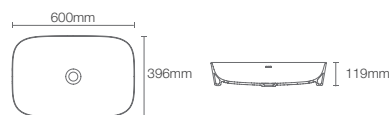

ESCALE™ | K-29018IN-0

Vessel basin without faucet hole in white

Depth: 127mm

MODERNLIFE EDGE™ | K-21226IN-SS-0

Edge vessel basin without faucet hole in white

Depth: 113mm

Must order: K-24740IN-0 and K-75823IN-CP
drain and bottle trap 350mm