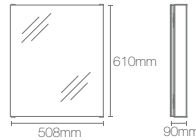

NEW VERDERA™ K-78282IN-NA

Mirror cabinet

Dimensions: 133mm x 866mm x 762mm

HD NON LIGHTED MIRROR CABINETS

NEW

MAXSTOW™ | K-81144-DA1

Mirror cabinet

Dimensions: 90mm x 381mm x 610mm

NEW

MAXSTOW™ | K-81145-DA1

Mirror cabinet

Dimensions: 90mm x 508mm x 610mm

NEW

MAXSTOW™ | K-81149-DA1

Mirror cabinet

Dimensions: 90mm x 762mm x 1016mm