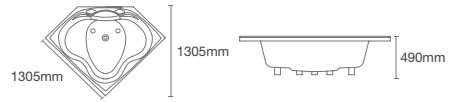

EVOK™ | K-18349T-0

Drop-in acrylic bathtub

Must order: Bath drain in polished chrome K-10164T-CP

EMERALD™ | K-18778T-0

Drop-in acrylic bathtub

Must order: Bath drain in polished chrome K-17295T-CP

DUO™

K-18775T-0
in 1670mm