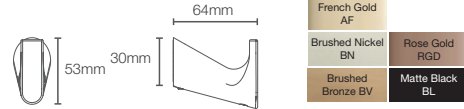

Single robe hook in french gold

ACCENT | K-25429IN-AF