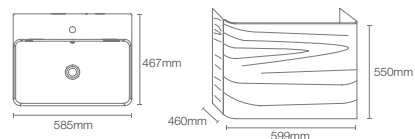

VANITY	K-31601IN-E64
VANITY TOP	K-2749T-1-0

Vanity 900mm in walnut finish

Dimensions: 892 x 517 x 550

VANITY	K-31602IN-E64
VANITY TOP	K-2660IN-1-0

Vanity 600mm in walnut finish

Dimensions: 599 x 460 x 550

Kohler® vessels & faucets in images are to be bought separately.
Granite & marble tops are for pictorial reference only & are not part of vanities.