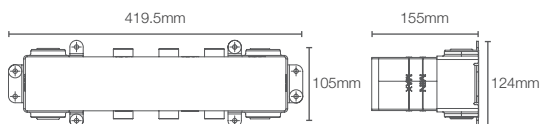

ANTHEM™ TRIMS

ANTHEM™ | K-26350IN-9-CP

Recessed bath and shower 6 outlet trim in polished chrome

Must order: Trim only, for use with valve K-26344IN-NA

ANTHEM™ | K-26342IN-NA

4 outlet thermostatic valve

Must order: Valve only, for use with trim K-26348IN-9