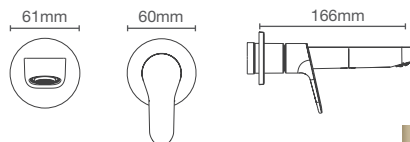

ACCLIV | K-33101IN-4-CP

Pillar tap in polished chrome

French Gold
AF

ACCLIV | K-33102IN-4-CP

Tall pillar tap in polished chrome

French Gold
AF

ACCLIV | K-33103IN-4ND-CP

Cold-only wall mount basin faucet trim in polished chrome