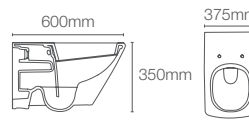

MODERNLIFE EDGE™ | K-27902IN-HG1

Wall hung toilet with Quiet-Close™ UF seat cover in thunder grey

P-trap 200mm

Must order: Plastic outlet connector (K-1046327-S)

ESCALE™ | K-16817IN-SS-0

Wall hung toilet with Quiet-Close™ slim seat cover in white