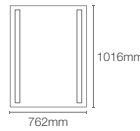

1016mm perimeter circle light mirror

Dimensions: 43mm x 1016mm x 1016mm

MING | K-77115T-NA

800mm mirror

Dimensions: 800mm x 800mm

ESCALE™ | K-23264IN-NA

1000mm mirror

Dimensions: 1000mm x 650mm

Dimensions: 43mm x 762mm x 762mm

FOREFRONT™ | K-23266IN-NA

900mm mirror

Dimensions: 900mm x 650mm

VITALITY™ | K-22928IN-NA

Column rectangular light mirror

Dimensions: 43mm x 762mm x 1016mm

FOREFRONT™ | K-23265IN-NA

600mm mirror

Dimensions: 600mm x 650mm

VITALITY™ | K-22931IN-NA

762mm inset circle light mirror

Dimensions: 43mm x 762mm x 762mm

HD NON LIGHTED MIRRORS

ESSENTIAL™ | K-26051-BGL

Capsule mirror