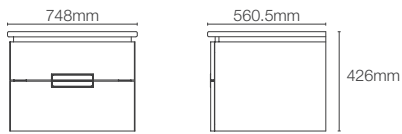

PROLOGUE™ | K-30457IN-MWF

Vanity 750 (MEM) - natural oak