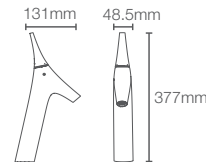

VIVE | K-23966IN-4ND-CP

Single-control basin faucet without drain in polished chrome