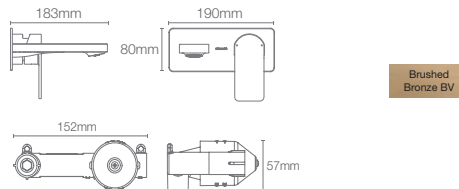

PARALLEL | K-24280IN-4ND-RGD

Single-control wall mount basin faucet trim+valve in rose gold

VIVE | K-25323IN-4-RGD

Recessed bath and shower AT235 trim+valve in rose gold

DTV+™ SPA

DTV+™ SPA | COMBO 1

1 | DTV+™
K-99693-P-NA
Digital interface