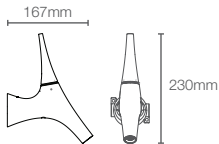

*Valve included