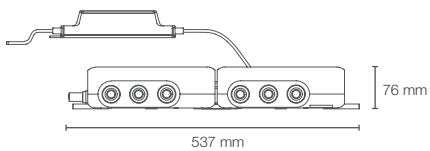

Simple installation requires only hot and cold inlets.

Anthem™ 2-6 outlet digital control in matte black (K-28214-BL)

ANTHEM™ DIGITAL

ANTHEM™ | K-28212IN-NA

6 outlet digital thermostatic valve

Must order: Valve only, for use with trim K-26347IN-9