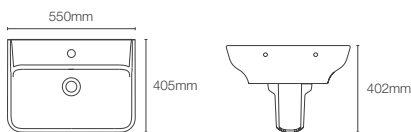

Depth: 180mm