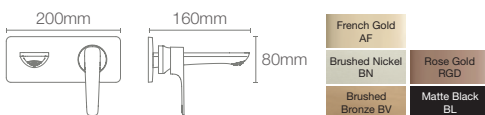

Must order: Trim only, for use with valve K-5679IN-CP

* RGD, BV available as Combo