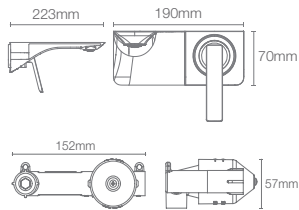

MODERNLIFE EDGE™ | K-29199IN-4ND-RGD

Single-control wall mount basin faucet trim+valve in rose gold