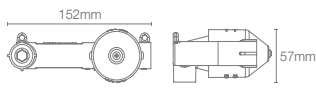

Must order: Valve only, trim to be ordered separately