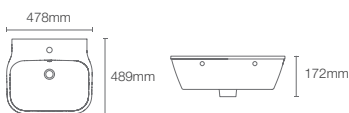

SPAN | K-25317IN-0

Square wall mount (big) basin with single faucet hole in white

Depth: 121mm

Must order: K-75823IN-CP and K-20746IN-0 drain and bottle trap 350mm/ Pedestal K-2019IN-0

SPAN | K-31461IN-0

Wall mount basin with single faucet hole in white