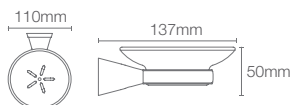

COMPLEMENTARY™ | K-5634IN-CP

Soap dish in polished chrome

French Gold
AF