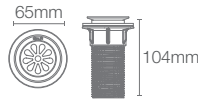

COMPLEMENTARY™ | K-20746IN-CP

Grid drain in polished chrome

French Gold AF
Brushed Nickel BN
Brushed Bronze BV
Rose Gold RGD
Matte Black BL