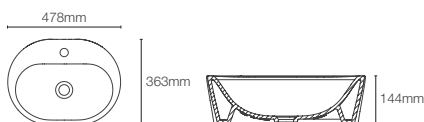

SPAN | K-31459IN-0

Square vessel basin without faucet hole in white

Depth: 121mm

Must order: K-75823IN-CP and K-20746IN-0 drain and bottle trap 350mm

SPAN | K-25318IN-0

Round vessel basin with single faucet hole in white