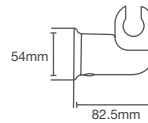

COMPLEMENTARY™ | K-9038IN-CP

Handshower bracket in polished chrome

SKU Code: K-9038T-BN