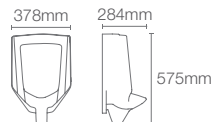

Must order: Urinal sensor

* Please contact our technical representative for information on 'Must Order' list for all the above SKUs.