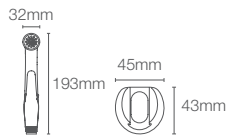

Health faucet with hose and bracket in polished chrome

COMPLEMENTARY™ | K-12927IN-CP