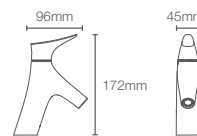

VIVE | K-23971IN-4FP-CP

Recessed bath and shower AT235 trim in polished chrome