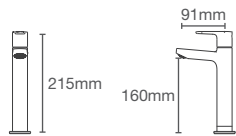

ACCLIV | K-33101IN-4-CP

Pillar tap in polished chrome

French Gold
AF

ACCLIV | K-33102IN-4-CP

Tall pillar tap in polished chrome

French Gold
AF

ACCLIV | K-33103IN-4ND-CP

Cold-only wall mount basin faucet trim in polished chrome