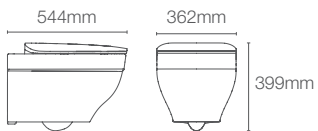

NEW

K-20217IN-S-0 with Quiet-Close™ slim seat

Rimless wall hung toilet with cover in white

NEW

TRACE™

K-20217IN-S-DGS

Rimless wall hung toilet with Quiet-Close™ slim seat cover in indigo

NEW