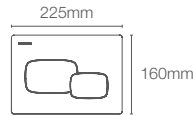

K-20189IN-P-CP

In-wall tank pneumatic faceplate in polished chrome

PEBBLE

K-5413IN-P-CP
Pneumatic

K-5413IN-M-CP
Mechanical

Faceplate in polished chrome

SUMMIT

K-28475IN-M-CP