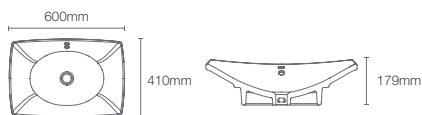

Depth: 127mm