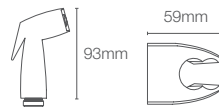

Basic health sprays with metal hose and holder in polished chrome

Rose Gold
RGD