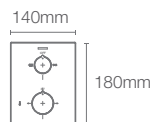

AUTOSENSE

K-24431IN-9FP-CP

Recessed bath and shower universal trim in polished chrome