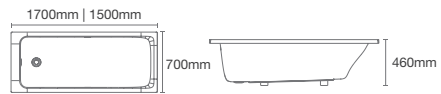

K-18776T-0
in 1525mm

Drop-in acrylic bathtub

Must order: Bath drain in polished chrome K-17295T-CP

REACH™

K-15848T-0
in 1700mm

K-15847T-0
in 1500mm

Drop-in acrylic bathtub

Must order: Bath drain in polished chrome K-17295T-CP