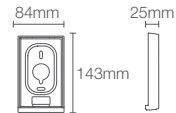

DTV+™ | K-682IN-K-NA

6-Port digital thermostatic valve

DTV+™ | K-557IN-K-NA

3-port digital thermostatic valve

DTV+™ | K-97172-NA

7.62 meter data cable

ANTHEM™

Anthem™ recessed bath and shower trim