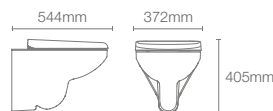

Wall hung toilet with PureClean™ seat in white

P-trap 205mm

Compatible with: C3-150 (K-8297T-0); C3-230 (K-4108T-0)

SPAN SQUARE | K-28778IN-0

Wall hung toilet with PureClean™ square seat in white

P-trap 225mm