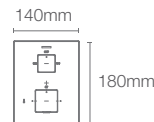

Must order: Trim only, for use with valve K-20740IN-NA

MODERNLIFE EDGE™

K-25761IN-9FP-CP

Recessed bath and shower trim with diverter in polished chrome

Must order: Trim only, for use with valve K-20740IN-A-NA