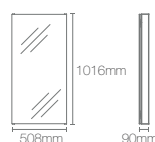

NEW

MAXSTOW™ | K-81145-DA1

Mirror cabinet

Dimensions: 90mm x 508mm x 610mm

NEW

MAXSTOW™ | K-81149-DA1

Mirror cabinet

Dimensions: 90mm x 762mm x 1016mm

NEW

MAXSTOW™ | K-81148-DA1

Mirror cabinet

Dimensions: 90mm x 508mm x 1016mm

NEW

MAXSTOW™ | K-81146-DA1

Mirror cabinet

Dimensions: 90mm x 762mm x 610mm