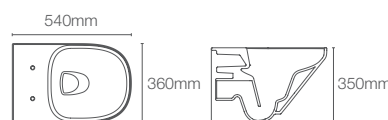

P-trap 200mm

Must order: Plastic outlet connector (K-1046327-S)