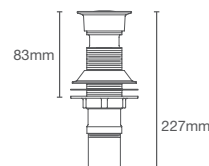

Clicker drain with overflow in polished chrome