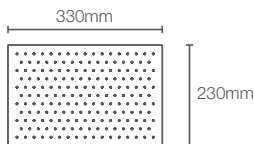

MODERNLIFE EDGE™ | K-9302IN-CL-CP

Square 330mm rainhead in polished chrome

Must order: Ceiling mount shower arm K-16347IN-CP / K-11623IN-CP/ Square ceiling arm K-20137IN-CP

MODERNLIFE™ | K-24470IN-CP

Dual flow 330mm x 230mm rainhead in polished chrome