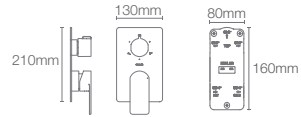

PARALLEL | K-32020IN-4-RGD

Recessed bath and shower AT360 trim+valve in rose gold