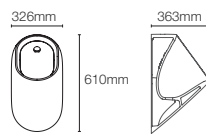

Must order: Urinal sensor