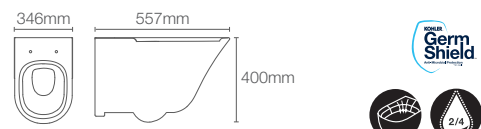

NEW

VIVE | K-26998IN-7

Rimless wall hung toilet with Quiet-Close™ slim seat cover in black

P-trap 205mm
Must order: Plastic outlet connector (K-1046327-S)

NEW

VIVE | K-26998IN-DGS

Rimless wall hung toilet with Quiet-Close™ slim seat cover in indigo