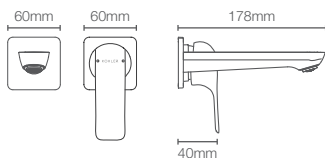

Must order: Trim only, for use with valve K-25150IN-NA

FORE LINE™ | K-27488IN-4ND-CP

Cold-only wall mount basin faucet trim in polished chrome

Must order: Trim only, for use with valve K-25149IN-NA

FORELINE™ | K-27480IN-4ND-CP