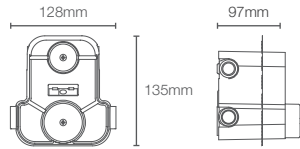

AUTOSENSE 235+ VALVE

AUTOSENSE 235+

K-20740IN-A-NA

2 outlet thermostatic valve

Must order: Valve only, for use with trim, round trim
 K-20741IN-9FP/Square trim K-20742IN-9FP/Universal trim
 K-24431IN-/ ModernLife Edge™ trim K-23496IN-4