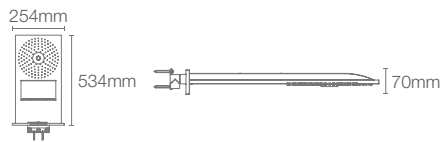

BEITOU_™ | K-72830IN-L-CP

Wall mount 550mm x 280mm rainpanel in polished chrome

Features: • Katalyst™ Air Rain Shower • Cascade • Laminar flow • Ambient hydro-powered light