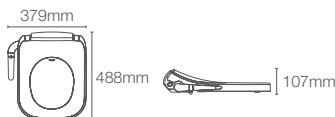

Compatible toilets*

K-99992IN-0 Replay™ square wall hung toilet
K-28778IN-0 Span square wall hung toilet