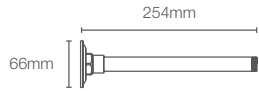

MASTER SHOWER™ | K-16347IN-CP

254mm ceiling mount shower arm
in polished chrome