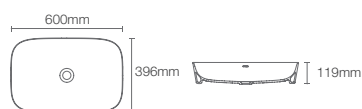

MODERNLIFE EDGE™ | K-21226IN-HP1

Edge vessel basin without faucet hole in peacock

Depth: 113mm

Must order: K-24740IN-0 and K-75823IN-CP drain and bottle trap 350mm