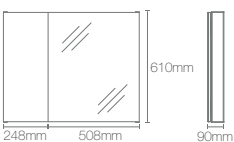

NEW

MAXSTOW™ | K-81145-DA1

Mirror cabinet

Dimensions: 90mm x 508mm x 610mm

NEW

MAXSTOW™ | K-81149-DA1

Mirror cabinet

Dimensions: 90mm x 762mm x 1016mm

NEW

MAXSTOW™ | K-81148-DA1

Mirror cabinet

Dimensions: 90mm x 508mm x 1016mm

NEW

MAXSTOW™ | K-81146-DA1

Mirror cabinet

Dimensions: 90mm x 762mm x 610mm