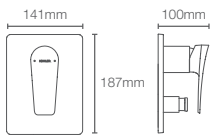

Must order: Trim only, for use with valve K-882IN-CP