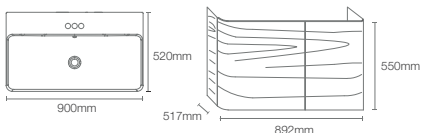

Vanity 900mm in walnut finish

Dimensions: 892 x 517 x 550