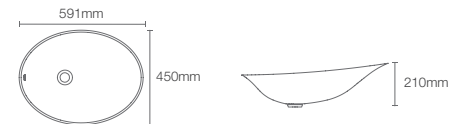

VEIL | K-77171IN-DGS

Vessel basin without faucet hole in indigo

Depth: 178mm

Must order: Ceramic drain, without overflow (K-24740IN-0)

VEIL | K-77171IN-7

Vessel basin without faucet hole in black

Depth: 178mm