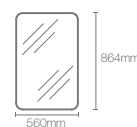

Dimensions: 35mm x 560mm x 864mm

Use code
K-26052-BLL

Matte Black
BL