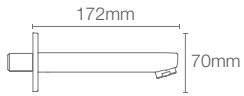

* Contact our Marketing team for availability of colour.

COMPLEMENTARY™

K-10385IN-CP
without diverter

K-10386IN-CP
with diverter

Bath spout in polished chrome

July™ bath spout without diverter in polished chrome (K-99060IN-CP)