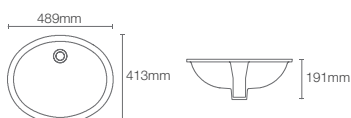

Depth: 79mm

CANTON™ | K-2211IN-0

Undercounter basin in white

Depth: 140mm

CANTON™ | K-2210IN-0

Small undercounter basin in white

Depth: 102mm

* Please contact our technical representative for information on 'Must order' list for all the above SKUs.