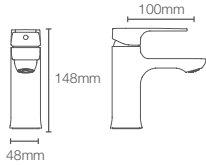

Single-control basin faucet without drain in polished chrome

FORE TRI™ | K-27484IN-4-CP