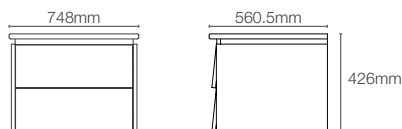

Vanity 750 (PU) - titanium grey

LUXE | K-30459IN-MWF

Vanity 750 (MEM) - natural oak