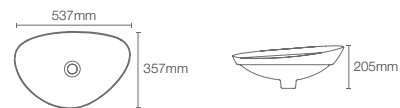

Depth: 95mm

Must order: Clicker drain (K-7124-A-CP)