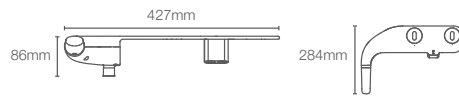

Hands Free Wash

Compatible with Most Toilets

Presqui'le™ wall hung bowl with PureWash™ bidet attachment

PUREWASH™ BIDET ATTACHMENT

PUREWASH™ | K-22860IN-0

Bidet attachment

Compatible toilets*

K-5573IN-2-0 | Reach Eco wall hung bowl with K-22860IN-0 PureWash™ bidet attachment in white