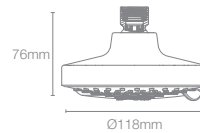

RAIN DUET™

K-23658IN-CP

Multi-function geometric 118mm showerhead without shower arm in polished chrome

Must order: Wall mount shower arm K-99054IN-CP

RAIN DUET™

K-75924IN-CP

Multi-function round 122mm showerhead without shower arm in polished chrome