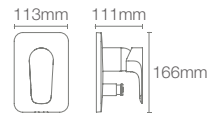

ALEO™

K-72290IN-4FP-CP

Recessed bath and shower AT235 trim in polished chrome

Must order: Trim only, for use with valve K-882IN-CP

*RGD, BV available as combo