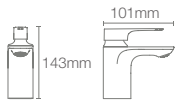

ALEO+^{TM} | K-20071IN-4-CP

Tall pillar tap in polished chrome