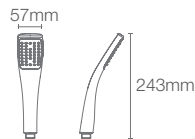

SPATULA | K-98444IN-CP

Single-function small handshower with hose in polished chrome

Must order: Handshower bracket in polished chrome (K-9040IN-CP)

RENEW™ | K-99063IN-CP

Multi-function organic 110mm handshower without hose in polished chrome